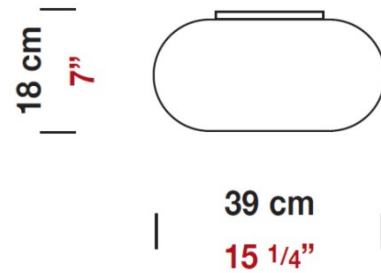

Date: _____ Project: _____

Fixture Type: _____ Specifier/Rep: _____

 Certified by  North American Standards

Exact Measurements: Metric

Fixture Finish:	Matte Nickel
Diffuser:	Matte White Blown Glass
Lamp Type:	A19 Incandescent or CFL
Lamp Base:	E26 medium
Lamp Voltage:	120Vac
Number Of Lamps:	2
Max Wattage Per Lamp:	75W or 18W
Total Wattage:	150W or 36W
IP Rating:	IP20
Diameter:	39cm / 15 1/4"
Height:	18cm / 7"
Weight:	7.2 lbs / 3.27 kg