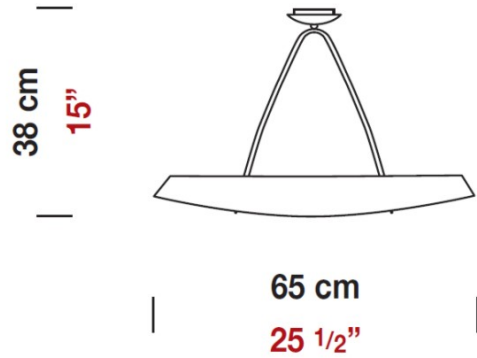

Date: _____ Project: _____

Fixture Type: _____ Specifier/Rep: _____

Certified by  North American Standards

Exact Measurements: Metric

Fixture Finish:	Metalic Gray
Diffuser:	Matte White Blown Glass
Lamp Type:	T3Q (119mm)
Lamp Base:	RSC (double ended)
Lamp Voltage:	120Vac
Number Of Lamps:	1
Max Wattage Per Lamp:	200W
IP Rating:	IP20
Length:	65cm / 25 1/2"
Height:	38cm / 15"
Weight:	8.1 lbs / 3.68 kg

Additional Details

Available in compact fluorescent.

Alternative Finish Models

Zenith - Ceiling [D8-2032] -- 65cm / 25 1/2" - 1x200W - T3Q (119mm) Halogen - Metalic Gray - Amber

Available Sizes and / or Lamping