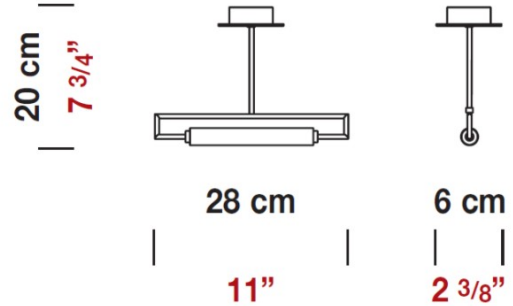

Date: _____ Project: _____

Fixture Type: _____ Specifier/Rep: _____

 Certified by  North American Standards

Exact Measurements: Metric

		Additional Details
Fixture Finish:	Chrome	
Diffuser:	Matte White Printed Pyrex	
Lamp Type:	T3Q (119mm)	
Lamp Base:	RSC (double ended)	
Lamp Voltage:	120Vac	
Number Of Lamps:	1	
Max Wattage Per Lamp:	200W	
IP Rating:	IP40	
Width:	6cm / 2 3/8"	
Length:	28cm / 11"	
Height:	20cm / 7 3/4"	
Weight:	2.7 lbs / 1.23 kg	

Alternative Finish Models

- Glim - Ceiling [D8-2020] -- 28cm / 11" x 6cm / 2 3/8" - 1x200W - T3Q (119mm) Halogen - Metallic Gray
- Glim - Ceiling [D8-2175] -- 28cm / 11" x 6cm / 2 3/8" - 1x200W - T3Q (119mm) Halogen - White