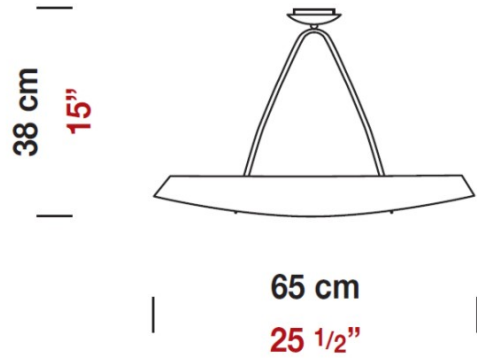

Date: _____ Project: _____

Fixture Type: _____ Specifier/Rep: _____

Certified by  North American Standards

Exact Measurements: Metric

Fixture Finish:	Metalic Gray
Diffuser:	Matte Amber Blown Glass
Lamp Type:	T3Q (119mm) Halogen
Lamp Base:	RSC (double ended)
Lamp Voltage:	120Vac
Number Of Lamps:	1
Max Wattage Per Lamp:	200W
IP Rating:	IP20
Length:	65cm / 25 1/2"
Height:	38cm / 15"

Additional Details

Available in compact fluorescent.

Alternative Finish Models

Zenith - Ceiling [D8-2011] -- 65cm / 25 1/2" - 1x200W - T3Q (119mm) Halogen - Metalic Gray - White

Available Sizes and / or Lamping