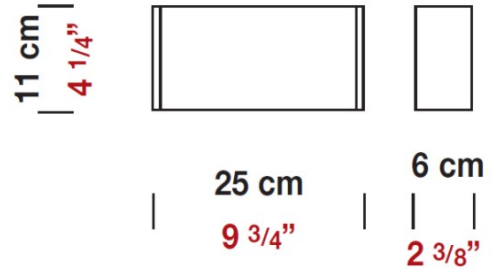

Date: _____ Project: _____

Fixture Type: _____ Specifier/Rep: _____

 Certified by  North American Standards

Exact Measurements: Metric

Fixture Finish:	Metalic Gray
Diffuser:	Matte White Blown Glass
Lamp Type:	T3Q (119mm) Halogen
Lamp Base:	RSC (double ended)
Lamp Voltage:	120Vac
Number Of Lamps:	1
Max Wattage Per Lamp:	100W
IP Rating:	IP20
Length:	25cm / 9 3/4"
Height:	11cm / 4 1/4"
Extension:	6cm / 2 3/8"
Weight:	3.6 lbs / 1.63 kg

Additional Details
 Available in compact fluorescent. Max 1x13W G24q-3. Add Suffix F113 to model no.
 Lower wattages are available upon request: tech@zaneen.com

Available Sizes and / or Lamping

- Kubik - Wall [D8-3002] -- 11cm / 4 1/4" x 11cm / 4 1/4" - 1x35W - T4 Halogen - Metalic Gray
- Kubik - Wall [D8-3003] -- 14cm / 5 1/2" x 14cm / 5 1/2" - 1x60W - A19 Incandescent or 23W Mini CFL - Metalic Gray
- Kubik - Wall [D8-3004F113] -- 25cm / 9 3/4" x 11cm / 4 1/4" - 1x13W - T4 Halogen - Metalic Gray
- Kubik - Wall [D8-3005] -- 14cm / 5 1/2" x 29cm / 11 1/2" - 1x100W - T10 Halogen or 23W Mini CFL - Metalic Gray
- Kubik - Wall [D8-3005F113] -- 14cm / 5 1/2" x 29cm / 11 1/2" - 1x13W - T4 Fluorescent - Metalic Gray
- Kubik - Wall [D8-3005F118] -- 14cm / 5 1/2" x 29cm / 11 1/2" - 1x18W - T4 Fluorescent - Metalic Gray
- Kubik - Wall [D8-3005F126] -- 14cm / 5 1/2" x 29cm / 11 1/2" - 1x26W - T4 Fluorescent - Metalic Gray
- Kubik - Wall [D8-3005F213] -- 14cm / 5 1/2" x 29cm / 11 1/2" - 2x13W - T4 Fluorescent - Metalic Gray