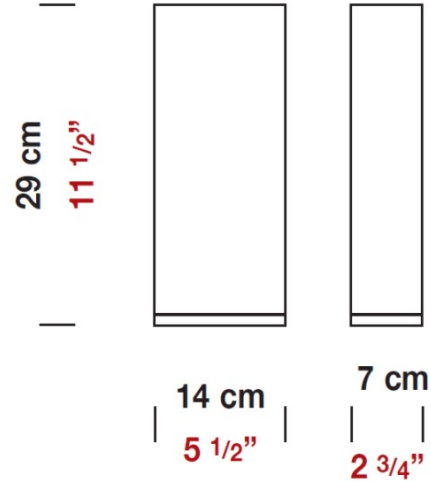

Date: \_\_\_\_\_ Project: \_\_\_\_\_

Fixture Type: \_\_\_\_\_ Specifier/Rep: \_\_\_\_\_

 Certified by  North American Standards

Exact Measurements: Metric

<b>Fixture Finish:</b>	Metalic Gray
<b>Diffuser:</b>	Matte White Blown Glass
<b>Lamp Type:</b>	T10 Halogen or CFL
<b>Lamp Base:</b>	E26 medium
<b>Lamp Voltage:</b>	120Vac
<b>Number Of Lamps:</b>	1
<b>Max Wattage Per Lamp:</b>	100W or 23W
<b>IP Rating:</b>	IP20
<b>Length:</b>	14cm / 5 1/2"
<b>Height:</b>	29cm / 11 1/2"
<b>Extension:</b>	7cm / 2 3/4"
<b>Weight:</b>	5.4 lbs / 2.45 kg

**Additional Details**

Available in compact fluorescent.

**Available Sizes and / or Lamping**

- Kubik - Wall [D8-3002] -- 11cm / 4 1/4" x 11cm / 4 1/4" - 1x35W - T4 Halogen - Metalic Gray
- Kubik - Wall [D8-3003] -- 14cm / 5 1/2" x 14cm / 5 1/2" - 1x60W - A19 Incandescent or 23W Mini CFL - Metalic Gray
- Kubik - Wall [D8-3004] -- 25cm / 9 3/4" x 11cm / 4 1/4" - 1x100W - T3Q (119mm) Halogen - Metalic Gray
- Kubik - Wall [D8-3004F113] -- 25cm / 9 3/4" x 11cm / 4 1/4" - 1x13W - T4 Halogen - Metalic Gray
- Kubik - Wall [D8-3005F113] -- 14cm / 5 1/2" x 29cm / 11 1/2" - 1x13W - T4 Fluorescent - Metalic Gray
- Kubik - Wall [D8-3005F118] -- 14cm / 5 1/2" x 29cm / 11 1/2" - 1x18W - T4 Fluorescent - Metalic Gray
- Kubik - Wall [D8-3005F126] -- 14cm / 5 1/2" x 29cm / 11 1/2" - 1x26W - T4 Fluorescent - Metalic Gray
- Kubik - Wall [D8-3005F213] -- 14cm / 5 1/2" x 29cm / 11 1/2" - 2x13W - T4 Fluorescent - Metalic Gray