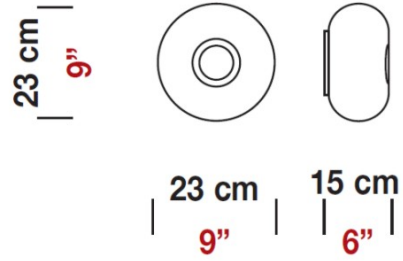

Date: \_\_\_\_\_ Project: \_\_\_\_\_  
 Fixture Type: \_\_\_\_\_ Specifier/Rep: \_\_\_\_\_

 Certified by  North American Standards

Exact Measurements: Metric

		Additional Details
<b>Fixture Finish:</b>	Matte Nickel	
<b>Diffuser:</b>	Matte White Blown Glass	
<b>Lamp Type:</b>	A19 Incandescent	
<b>Lamp Base:</b>	E26 medium	
<b>Lamp Voltage:</b>	120Vac	
<b>Number Of Lamps:</b>	1	
<b>Max Wattage Per Lamp:</b>	100W	
<b>IP Rating:</b>	IP20	
<b>Diameter:</b>	23cm / 9"	
<b>Height:</b>	23cm / 9"	
<b>Extension:</b>	15cm / 6"	
<b>Weight:</b>	3.6 lbs / 1.63 kg	