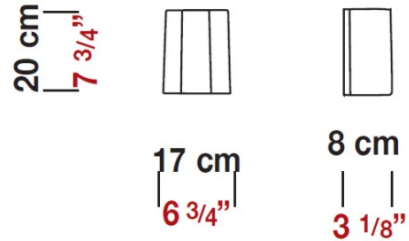

Date: \_\_\_\_\_ Project: \_\_\_\_\_

Fixture Type: \_\_\_\_\_ Specifier/Rep: \_\_\_\_\_

Certified by  North American Standards

Exact Measurements: Metric

<b>Fixture Finish:</b>	Metalic Gray
<b>Diffuser:</b>	Matte White Blown Glass
<b>Lamp Type:</b>	T10 Halogen
<b>Lamp Base:</b>	E26 medium
<b>Lamp Voltage:</b>	120Vac
<b>Number Of Lamps:</b>	1
<b>Max Wattage Per Lamp:</b>	100W
<b>IP Rating:</b>	IP20
<b>Length:</b>	17cm / 6 3/4"
<b>Height:</b>	20cm / 7 3/4"
<b>Extension:</b>	8cm / 3 1/8"
<b>Weight:</b>	4.5 lbs / 2.04 kg

**Additional Details**

Available in compact fluorescent.

**Available Sizes and / or Lamping**

- Alvi - Wall [D8-3009F126] -- 17cm / 6 3/4" - 1x26W - T4 Fluorescent - Metalic Gray
- Alvi - Wall [D8-3009F213] -- 17cm / 6 3/4" - 2x13W - T4 Fluorescent - Metalic Gray
- Alvi - Wall [D8-3010] -- 17cm / 6 3/4" - 1x150W - T10 Halogen - Metalic Gray
- Alvi - Wall [D8-3010F126] -- 17cm / 6 3/4" - 1x26W - T4 Fluorescent - Metalic Gray
- Alvi - Wall [D8-3010F213] -- 17cm / 6 3/4" - 2x13W - T4 Fluorescent - Metalic Gray