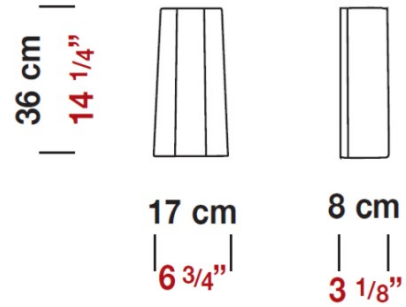

Date: _____ Project: _____

Fixture Type: _____ Specifier/Rep: _____

 Certified by  North American Standards

Exact Measurements: Metric

Fixture Finish:	Metalic Gray
Diffuser:	Matte White Blown Glass
Lamp Type:	T10 Halogen
Lamp Base:	E26 medium
Lamp Voltage:	120Vac
Number Of Lamps:	1
Max Wattage Per Lamp:	150W
IP Rating:	IP20
Length:	17cm / 6 3/4"
Height:	36cm / 14 1/4"
Extension:	17cm / 6 3/4"
Weight:	6.3 lbs / 2.86 kg

Additional Details

Available in compact fluorescent.

Available Sizes and / or Lamping

- Alvi - Wall [D8-3009] -- 17cm / 6 3/4" - 1x100W - T10 Halogen - Metalic Gray
- Alvi - Wall [D8-3009F126] -- 17cm / 6 3/4" - 1x26W - T4 Fluorescent - Metalic Gray
- Alvi - Wall [D8-3009F213] -- 17cm / 6 3/4" - 2x13W - T4 Fluorescent - Metalic Gray
- Alvi - Wall [D8-3010F126] -- 17cm / 6 3/4" - 1x26W - T4 Fluorescent - Metalic Gray
- Alvi - Wall [D8-3010F213] -- 17cm / 6 3/4" - 2x13W - T4 Fluorescent - Metalic Gray