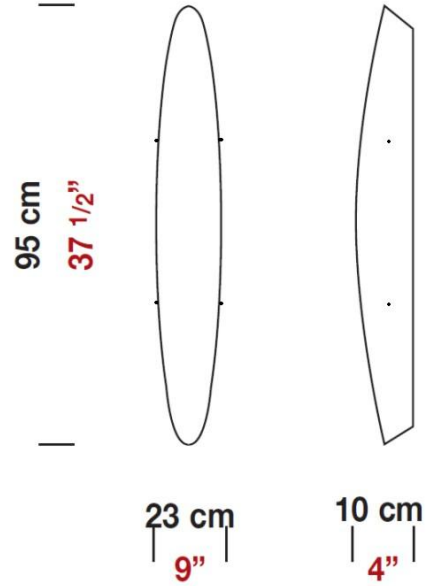

Date: _____ **Project:** _____

Fixture Type: _____ **Specifier/Rep:** _____

 Certified by  North American Standards

Exact Measurements: Metric

Fixture Finish:	Metalic Gray
Diffuser:	Matte White Blown Glass
Lamp Type:	T3Q (119mm) Halogen
Lamp Base:	RSC (double ended)
Lamp Voltage:	120Vac
Number Of Lamps:	2
Max Wattage Per Lamp:	150W
Total Wattage:	300W
IP Rating:	IP20
Length:	23cm / 9"
Height:	95cm / 37 1/2"
Extension:	10cm / 4"
Weight:	9.9 lbs / 4.49 kg

Additional Details

Available in compact fluorescent.

Alternative Finish Models

Zenith - Wall [D8-3065] -- 23cm / 9" x 95cm / 37 1/2" - 2x150W - T3Q (119mm) Halogen - Metalic Gray - Matte Amber

Available Sizes and / or Lamping

Zenith - Wall [D8-3023F236] -- 23cm / 9" x 95cm / 37 1/2" - 2x36W - T4 Fluorescent - Metalic Gray

Zenith - Wall [D8-3024] -- 16cm / 6 1/4" x 65cm / 25 1/2" - 1x100W - T3Q (119mm) Halogen - Metalic Gray

Zenith - Wall [D8-3024F218] -- 16cm / 6 1/4" x 65cm / 25 1/2" - 2x18W - T4 Fluorescent - Metalic Gray

Zenith - Wall [D8-3024F224] -- 16cm / 6 1/4" x 65cm / 25 1/2" - 2x24W - T4 Fluorescent - Metalic Gray