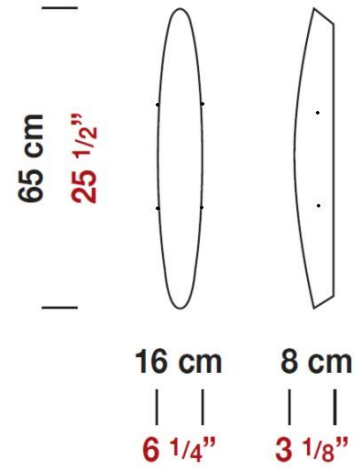

Date: _____ **Project:** _____

Fixture Type: _____ **Specifier/Rep:** _____

 Certified by  North American Standards

Exact Measurements: Metric

Fixture Finish:	Metalic Gray
Diffuser:	Matte White Blown Glass
Lamp Type:	T3Q (119mm) Halogen
Lamp Base:	RSC (double ended)
Lamp Voltage:	120Vac
Number Of Lamps:	1
Max Wattage Per Lamp:	100W
IP Rating:	IP20
Length:	16cm / 6 1/4"
Height:	65cm / 25 1/2"
Extension:	8cm / 3 1/8"
Weight:	5.4 lbs / 2.45 kg

Additional Details

Available in compact fluorescent.

Available Sizes and / or Lamping

- Zenith - Wall [D8-3023] -- 23cm / 9" x 95cm / 37 1/2" - 2x150W - T3Q (119mm) Halogen - Metalic Gray
- Zenith - Wall [D8-3023F224] -- 23cm / 9" x 95cm / 37 1/2" - 2x24W - T4 Fluorescent - Metalic Gray
- Zenith - Wall [D8-3023F236] -- 23cm / 9" x 95cm / 37 1/2" - 2x36W - T4 Fluorescent - Metalic Gray
- Zenith - Wall [D8-3024F218] -- 16cm / 6 1/4" x 65cm / 25 1/2" - 2x18W - T4 Fluorescent - Metalic Gray
- Zenith - Wall [D8-3024F224] -- 16cm / 6 1/4" x 65cm / 25 1/2" - 2x24W - T4 Fluorescent - Metalic Gray
- Zenith - Wall [D8-3025] -- 15cm / 6" x 32cm / 12 1/2" - 1x150W - T10 Halogen - Metalic Gray
- Zenith - Wall [D8-3025F113] -- 15cm / 6" x 32cm / 12 1/2" - 1x13W - T4 Halogen - Metalic Gray
- Zenith - Wall [D8-3025F118] -- 15cm / 6" x 32cm / 12 1/2" - 1x18W - T4 Halogen - Metalic Gray
- Zenith - Wall [D8-3025F126] -- 15cm / 6" x 32cm / 12 1/2" - 1x26W - T4 Halogen - Metalic Gray
- Zenith - Wall [D8-3065] -- 23cm / 9" x 95cm / 37 1/2" - 2x150W - T3Q (119mm) Halogen - Metalic Gray - Matte Amber