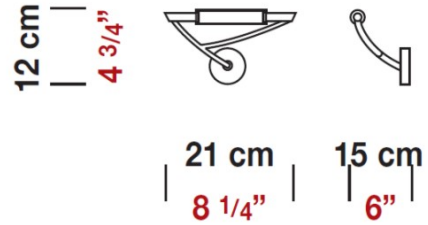

**Date:** \_\_\_\_\_ **Project:** \_\_\_\_\_

**Fixture Type:** \_\_\_\_\_ **Specifier/Rep:** \_\_\_\_\_

 Certified by  North American Standards

Exact Measurements: Metric

<b>Fixture Finish:</b>	Metalic Gray	<b>Additional Details</b>
<b>Diffuser:</b>	Matte White Printed Pyrex	LEFT hand version
<b>Lamp Type:</b>	T3Q (119mm) Halogen	
<b>Lamp Base:</b>	RSC (double ended)	
<b>Lamp Voltage:</b>	120Vac	
<b>Number Of Lamps:</b>	1	
<b>Max Wattage Per Lamp:</b>	150W	
<b>IP Rating:</b>	IP40	
<b>Length:</b>	21cm / 8 1/4"	
<b>Height:</b>	12cm / 4 3/4"	
<b>Extension:</b>	15cm / 6"	
<b>Weight:</b>	1.8 lbs / 0.82 kg	

**Available Sizes and / or Lamping**

- Wing - Wall [D8-3034] -- 29cm / 11 1/2" - 1x200W - T3Q (119mm) Halogen - Metalic Gray
- Wing - Wall [D8-3036] -- 29cm / 11 1/2" - 1x200W - T3Q (119mm) Halogen - Metalic Gray
- Wing Mini - Wall [D8-3060] -- 21cm / 8 1/4" x 12cm / 4 3/4" - 1x150W - T3Q (119mm) Halogen - Metalic Gray - RIGHT hand version
- Wing - Wall [D8-3262] -- 29cm / 11 1/2" - 1x150W - T3Q (119mm) Halogen(119mm) - Metallized Gray

**Alternative Finish Models**

- Wing Mini - Wall [D8-3061] -- 21cm / 8 1/4" x 12cm / 4 3/4" - 1x150W - T3Q (119mm) Halogen - Chrome - LEFT hand version
- Wing Mini - Wall [D8-3244] -- 21cm / 8 1/4" x 12cm / 4 3/4" - 1x150W - T3Q (119mm) Halogen - White - LEFT hand version