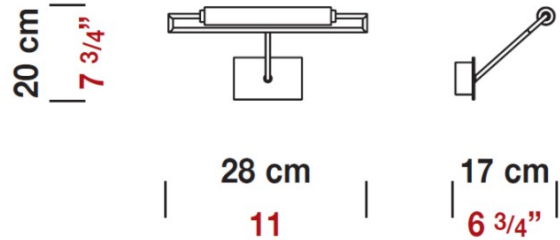

Date: \_\_\_\_\_ Project: \_\_\_\_\_

Fixture Type: \_\_\_\_\_ Specifier/Rep: \_\_\_\_\_

 Certified by  North American Standards

Exact Measurements: Metric

		Additional Details
<b>Fixture Finish:</b>	Metalic Gray	
<b>Diffuser:</b>	Matte White Printed Pyrex	
<b>Lamp Type:</b>	T3Q (119mm) Halogen	
<b>Lamp Base:</b>	RSC (double ended)	
<b>Lamp Voltage:</b>	120Vac	
<b>Number Of Lamps:</b>	1	
<b>Max Wattage Per Lamp:</b>	200W	
<b>IP Rating:</b>	IP40	
<b>Length:</b>	28cm / 11"	
<b>Height:</b>	20cm / 7 3/4"	
<b>Extension:</b>	17cm / 6 3/4"	
<b>Weight:</b>	2.7 lbs / 1.23 kg	

**Available Sizes and / or Lamping**

- Glim - Wall [D8-3037] -- 28cm / 11" - 1x200W - T3Q (119mm) Halogen - Chrome
- Glim - Wall [D8-3231] -- 28cm / 11" - 1x200W - T3Q (119mm) Halogen - White
- Glim Mini - Wall [D8-3051] -- 17cm / 6 3/4" x 14cm / 5 1/2" - 1x65W - T4 Halogen - Chrome
- Glim Mini - Wall [D8-3052] -- 17cm / 6 3/4" x 14cm / 5 1/2" - 1x35W - T4 Halogen - Gray