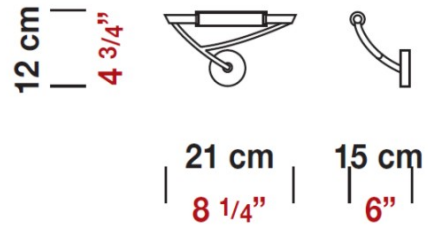

Date: _____ Project: _____

Fixture Type: _____ Specifier/Rep: _____

 Certified by  North American Standards

Exact Measurements: Metric

Fixture Finish:	Chrome	Additional Details
Diffuser:	Matte White Printed Pyrex	RIGHT hand version
Lamp Type:	T3Q (119mm) Halogen	
Lamp Base:	RSC (double ended)	
Lamp Voltage:	120Vac	
Number Of Lamps:	1	
Max Wattage Per Lamp:	150W	
IP Rating:	IP40	
Length:	21cm / 8 1/4"	
Height:	12cm / 4 3/4"	
Extension:	15cm / 6"	
Weight:	1.8 lbs / 0.82 kg	

Available Sizes and / or Lamping

- Wing - Wall [D8-3033] -- 29cm / 11 1/2" - 1x200W - T3Q (119mm) Halogen - Chrome
- Wing - Wall [D8-3035] -- 29cm / 11 1/2" - 1x200W - T3Q (119mm) Halogen - Chrome
- Wing Mini - Wall [D8-3061] -- 21cm / 8 1/4" x 12cm / 4 3/4" - 1x150W - T3Q (119mm) Halogen - Chrome - LEFT hand version
- Wing - Wall [D8-3261] -- 29cm / 11 1/2" - 1x150W - T3Q (119mm) Halogen(119mm) - Chrome

Alternative Finish Models

- Wing Mini - Wall [D8-3060] -- 21cm / 8 1/4" x 12cm / 4 3/4" - 1x150W - T3Q (119mm) Halogen - Metallic Gray - RIGHT hand version
- Wing Mini - Wall [D8-3243] -- 21cm / 8 1/4" x 12cm / 4 3/4" - 1x150W - T3Q (119mm) Halogen - White- RIGHT hand version