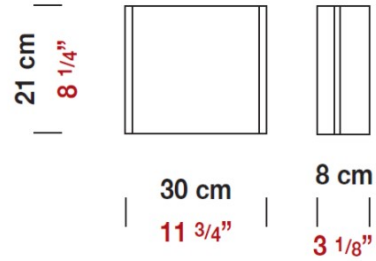

Date: \_\_\_\_\_ Project: \_\_\_\_\_

Fixture Type: \_\_\_\_\_ Specifier/Rep: \_\_\_\_\_

 Certified by  North American Standards

Exact Measurements: Metric

<b>Fixture Finish:</b>	Polished Brass
<b>Diffuser:</b>	Opaline Glass
<b>Lamp Type:</b>	T3Q (119mm) Halogen
<b>Lamp Base:</b>	RSC (double ended)
<b>Lamp Voltage:</b>	120Vac
<b>Number Of Lamps:</b>	1
<b>Max Wattage Per Lamp:</b>	100W
<b>IP Rating:</b>	IP20
<b>Length:</b>	30cm / 11 3/4"
<b>Height:</b>	21cm / 8 1/4"
<b>Extension:</b>	8cm / 3 1/8"
<b>Weight:</b>	2.7 lbs / 1.23 kg

**Additional Details**

Available in compact fluorescent.

**Available Sizes and / or Lamping**

Tecla - Wall [D8-3054] -- 13cm / 5 1/8" x 13cm / 5 1/8" - 1x35W - T4 Halogen - Polished Brass

**Alternative Finish Models**

Tecla - Wall [D8-3057] -- 30cm / 11 3/4" x 21cm / 8 1/4" - 1x100W - T3Q (119mm) Halogen - Matte Nickel

**Coordinating Series**

- Tecla - Wall
- Tecla - Ceiling
- Tecla - Portable