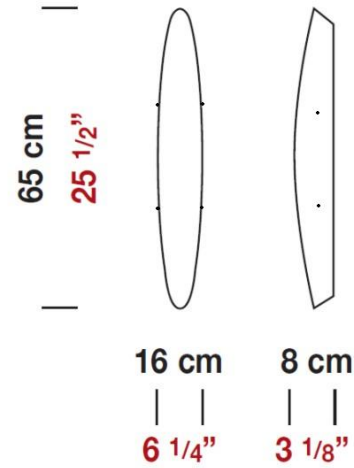

**Date:** \_\_\_\_\_ **Project:** \_\_\_\_\_

**Fixture Type:** \_\_\_\_\_ **Specifier/Rep:** \_\_\_\_\_

 Certified by  North American Standards

Exact Measurements: Metric

<b>Fixture Finish:</b>	Metalic Gray
<b>Diffuser:</b>	Matte Amber Blown Glass
<b>Lamp Type:</b>	T3Q (119mm) Halogen
<b>Lamp Base:</b>	RSC (double ended)
<b>Lamp Voltage:</b>	120Vac
<b>Number Of Lamps:</b>	1
<b>Max Wattage Per Lamp:</b>	100W
<b>IP Rating:</b>	IP20
<b>Length:</b>	16cm / 6 1/4"
<b>Height:</b>	65cm / 25 1/2"
<b>Extension:</b>	8cm / 3 1/8"

**Additional Details**

Available in compact fluorescent.

**Available Sizes and / or Lamping**

- Zenith - Wall [D8-3023] -- 23cm / 9" x 95cm / 37 1/2" - 2x150W - T3Q (119mm) Halogen - Metalic Gray
- Zenith - Wall [D8-3023F224] -- 23cm / 9" x 95cm / 37 1/2" - 2x24W - T4 Fluorescent - Metalic Gray
- Zenith - Wall [D8-3023F236] -- 23cm / 9" x 95cm / 37 1/2" - 2x36W - T4 Fluorescent - Metalic Gray
- Zenith - Wall [D8-3024] -- 16cm / 6 1/4" x 65cm / 25 1/2" - 1x100W - T3Q (119mm) Halogen - Metalic Gray
- Zenith - Wall [D8-3024F218] -- 16cm / 6 1/4" x 65cm / 25 1/2" - 2x18W - T4 Fluorescent - Metalic Gray
- Zenith - Wall [D8-3024F224] -- 16cm / 6 1/4" x 65cm / 25 1/2" - 2x24W - T4 Fluorescent - Metalic Gray
- Zenith - Wall [D8-3025] -- 15cm / 6" x 32cm / 12 1/2" - 1x150W - T10 Halogen - Metalic Gray
- Zenith - Wall [D8-3025F113] -- 15cm / 6" x 32cm / 12 1/2" - 1x13W - T4 Halogen - Metalic Gray
- Zenith - Wall [D8-3025F118] -- 15cm / 6" x 32cm / 12 1/2" - 1x18W - T4 Halogen - Metalic Gray
- Zenith - Wall [D8-3025F126] -- 15cm / 6" x 32cm / 12 1/2" - 1x26W - T4 Halogen - Metalic Gray
- Zenith - Wall [D8-3065] -- 23cm / 9" x 95cm / 37 1/2" - 2x150W - T3Q (119mm) Halogen - Metalic Gray - Matte Amber

**Alternative Finish Models**

---

Zenith - Wall [D8-3024] -- 16cm / 6 1/4" x 65cm / 25 1/2" - 1x100W - T3Q (119mm) Halogen - Metallic Gray

**Coordinating Series**

---

Zenith - Wall  
Zenith - Suspension  
Zenith - Ceiling  
Zenith - Portable