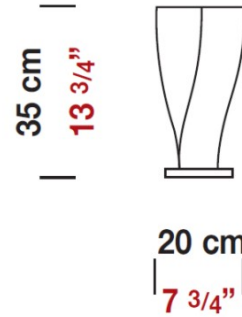

Date: _____ Project: _____

Fixture Type: _____ Specifier/Rep: _____

 Certified by  North American Standards

Exact Measurements: Metric

Fixture Finish:	Matte Nickel
Diffuser:	Matte White Blown Glass
Lamp Type:	T10 Halogen or CFL
Lamp Base:	E26 medium
Lamp Voltage:	120Vac
Number Of Lamps:	1
Max Wattage Per Lamp:	75W or 23W
IP Rating:	IP20
Diameter:	20cm / 7 3/4"
Height:	35cm / 13 3/4"

Additional Details
Available Sizes and / or Lamping

Spyra - Portable [D8-4027] -- Table Lamp - 67cm / 26 1/4" - 1x150W - T10 Halogen or 23W CFL - Matte Nickel

Coordinating Series

- Spyra - Portable
- Spyra - Suspension
- Spyra - Wall