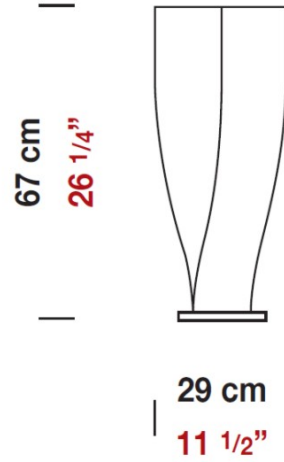

Date: _____ Project: _____

Fixture Type: _____ Specifier/Rep: _____

 Certified by  North American Standards

Exact Measurements: Metric

		Additional Details
Fixture Finish:	Matte Nickel	
Diffuser:	Matte White Blown Glass	
Lamp Type:	T10 Halogen or CFL	
Lamp Base:	E26 medium	
Lamp Voltage:	120Vac	
Number Of Lamps:	1	
Max Wattage Per Lamp:	150W or 23W	
IP Rating:	IP20	
Diameter:	29cm / 11 1/2"	
Height:	67cm / 26 1/4"	

Available Sizes and / or Lamping

Spyra - Portable [D8-4026] -- Table Lamp - 35cm / 13 3/4" - 1x75W - T10 Halogen or 23W CFL - Matte Nickel

Coordinating Series

- Spyra - Portable
- Spyra - Suspension
- Spyra - Wall