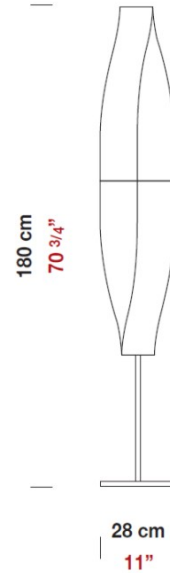

Date: _____ Project: _____

Fixture Type: _____ Specifier/Rep: _____

 Certified by  North American Standards

Exact Measurements: Metric

		Additional Details
Fixture Finish:	Matte Nickel	
Diffuser:	Matte White Blown Glass	
Lamp Type:	T10 Halogen	
Lamp Base:	E26 medium	
Lamp Voltage:	120Vac	
Number Of Lamps:	4	
Max Wattage Per Lamp:	100W	
Total Wattage:	400W	
IP Rating:	IP20	
Diameter:	28cm / 11"	
Height:	180cm / 70 3/4"	
Weight:	44.1 lbs / 20.02 kg	