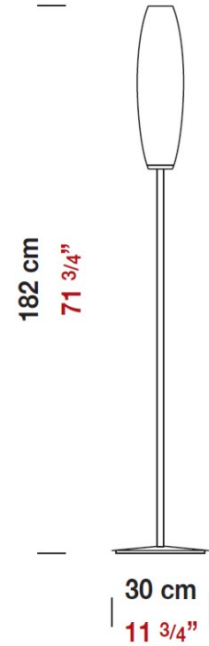

Date: \_\_\_\_\_ Project: \_\_\_\_\_

Fixture Type: \_\_\_\_\_ Specifier/Rep: \_\_\_\_\_

 Certified by  North American Standards

Exact Measurements: Metric

		Additional Details
<b>Fixture Finish:</b>	Metalic Gray	
<b>Diffuser:</b>	Matte White Blown Glass	
<b>Lamp Type:</b>	T10 Halogen	
<b>Lamp Base:</b>	E26 medium	
<b>Lamp Voltage:</b>	120Vac	
<b>Number Of Lamps:</b>	1	
<b>Max Wattage Per Lamp:</b>	250W	
<b>IP Rating:</b>	IP20	
<b>Diameter:</b>	30cm / 11 3/4"	
<b>Height:</b>	182cm / 71 3/4"	

**Alternative Finish Models**

Zenith - Portable [D8-4077] -- Floor Lamp - 182cm / 71 3/4" - 1x250W - T10 Halogen - Matte Amber

**Coordinating Series**

- Zenith - Portable
- Zenith - Suspension
- Zenith - Ceiling
- Zenith - Wall