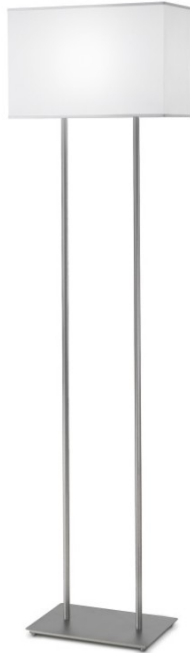

Date: _____ Project: _____

Fixture Type: _____ Specifier/Rep: _____

Certified by  North American Standards

Exact Measurements: Metric

Fixture Finish:	Metalic Gray
Diffuser:	Ivory Pleated Fabric Shade
Lamp Type:	A19 Incandescent
Lamp Base:	E26 medium
Lamp Voltage:	120Vac
Number Of Lamps:	1
Max Wattage Per Lamp:	150W
IP Rating:	IP20
Width:	19cm / 7 1/2"
Length:	45cm / 17 3/4"
Height:	166cm / 65 1/4"
Weight:	18.0 lbs / 8.17 kg

Additional Details
Available in compact fluorescent.

Alternative Finish Models

- Blissy - Portable [D8-4057] -- Floor Lamp - 45cm / 17 3/4" x 166cm / 65 1/4" - 1x150W - A19 Incandescent - Metalic Brown Metal - Ivory
- Blissy - Portable [D8-4058] -- Floor Lamp - 45cm / 17 3/4" x 166cm / 65 1/4" - 1x150W - A19 Incandescent - Metalic Gray - White
- Blissy - Portable [D8-4059] -- Floor Lamp - 45cm / 17 3/4" x 166cm / 65 1/4" - 1x150W - A19 Incandescent - Metalic Brown Metal - White

Available Sizes and / or Lamping

- Blissy - Portable [D8-4056F113] -- Floor Lamp - 45cm / 17 3/4" x 166cm / 65 1/4" - 1x13W - T4 Fluorescent - Metalic Gray - Ivory
- Blissy - Portable [D8-4056F118] -- Floor Lamp - 45cm / 17 3/4" x 166cm / 65 1/4" - 1x18W - T4 Fluorescent - Metalic Gray - Ivory
- Blissy - Portable [D8-4056F126] -- Floor Lamp - 45cm / 17 3/4" x 166cm / 65 1/4" - 1x26W - T4 Fluorescent - Metalic Gray - Ivory

Coordinating Series

Blissy - Portable
Model No: **D8-4056**

Date: _____ **Project:** _____

Fixture Type: _____ **Specifier/Rep:** _____

-
- Blissy - Portable
 - Blissy - Suspension
 - Blissy - Wall