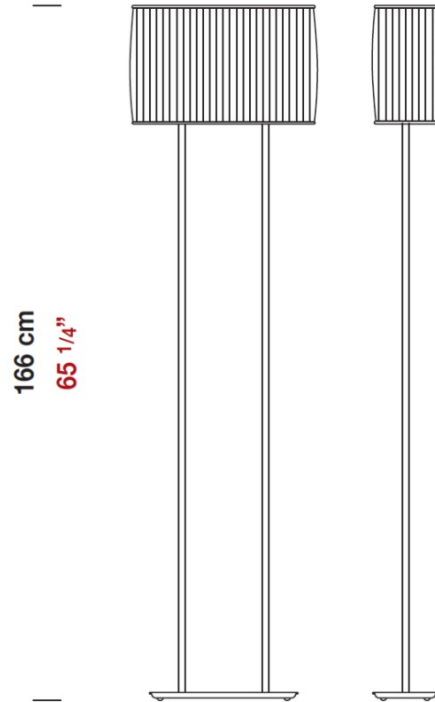

Date: _____ Project: _____

Fixture Type: _____ Specifier/Rep: _____

Certified by  North American Standards

Exact Measurements: Metric

Fixture Finish:	Metalic Gray
Diffuser:	Ivory Pleated Fabric Shade
Lamp Type:	A19 Incandescent
Lamp Base:	E26 medium
Lamp Voltage:	120Vac
Number Of Lamps:	1
Max Wattage Per Lamp:	150W
IP Rating:	IP20
Width:	19cm / 7 1/2"
Length:	45cm / 17 3/4"
Height:	166cm / 65 1/4"
Weight:	18.0 lbs / 8.17 kg

Additional Details
Available in compact fluorescent.

Alternative Finish Models

- Blissy - Portable [D8-4057] -- Floor Lamp - 45cm / 17 3/4" x 166cm / 65 1/4" - 1x150W - A19 Incandescent - Metalic Brown Metal - Ivory
- Blissy - Portable [D8-4058] -- Floor Lamp - 45cm / 17 3/4" x 166cm / 65 1/4" - 1x150W - A19 Incandescent - Metalic Gray - White
- Blissy - Portable [D8-4059] -- Floor Lamp - 45cm / 17 3/4" x 166cm / 65 1/4" - 1x150W - A19 Incandescent - Metalic Brown Metal - White

Available Sizes and / or Lamping

- Blissy - Portable [D8-4056F113] -- Floor Lamp - 45cm / 17 3/4" x 166cm / 65 1/4" - 1x13W - T4 Fluorescent - Metalic Gray - Ivory
- Blissy - Portable [D8-4056F118] -- Floor Lamp - 45cm / 17 3/4" x 166cm / 65 1/4" - 1x18W - T4 Fluorescent - Metalic Gray - Ivory
- Blissy - Portable [D8-4056F126] -- Floor Lamp - 45cm / 17 3/4" x 166cm / 65 1/4" - 1x26W - T4 Fluorescent - Metalic Gray - Ivory