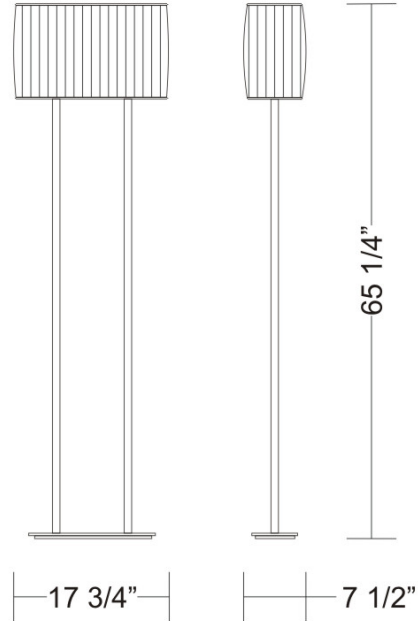

Date: _____ Project: _____

Fixture Type: _____ Specifier/Rep: _____

 Certified by  North American Standards

Exact Measurements: Metric

Fixture Finish:	Metalic Brown Metal
Diffuser:	Ivory Pleated Fabric Shade
Lamp Type:	A19 Incandescent
Lamp Base:	E26 medium
Lamp Voltage:	120Vac
Number Of Lamps:	1
Max Wattage Per Lamp:	150W
IP Rating:	IP20
Width:	19cm / 7 1/2"
Length:	45cm / 17 3/4"
Height:	166cm / 65 1/4"
Weight:	18.0 lbs / 8.17 kg

Additional Details

Available in compact fluorescent.

Alternative Finish Models

- Blissy - Portable [D8-4056] -- Floor Lamp - 45cm / 17 3/4" x 166cm / 65 1/4" - 1x150W - A19 Incandescent - Metalic Gray - Ivory
- Blissy - Portable [D8-4058] -- Floor Lamp - 45cm / 17 3/4" x 166cm / 65 1/4" - 1x150W - A19 Incandescent - Metalic Gray - White
- Blissy - Portable [D8-4059] -- Floor Lamp - 45cm / 17 3/4" x 166cm / 65 1/4" - 1x150W - A19 Incandescent - Metalic Brown Metal - White

Available Sizes and / or Lamping

- Blissy - Portable [D8-4057F113] -- Floor Lamp - 45cm / 17 3/4" x 166cm / 65 1/4" - 1x13W - T4 Fluorescent - Metalic Brown Metal - Ivory
- Blissy - Portable [D8-4057F118] -- Floor Lamp - 45cm / 17 3/4" x 166cm / 65 1/4" - 1x18W - T4 Fluorescent - Metalic Brown Metal - Ivory
- Blissy - Portable [D8-4057F126] -- Floor Lamp - 45cm / 17 3/4" x 166cm / 65 1/4" - 1x26W - T4 Fluorescent - Metalic Brown Metal - Ivory