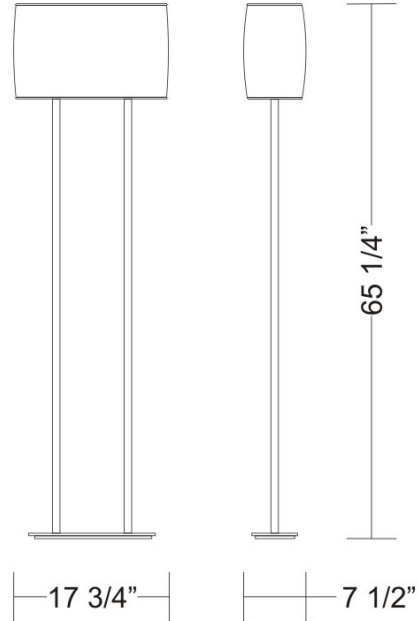

Date: _____ Project: _____

Fixture Type: _____ Specifier/Rep: _____

Certified by  North American Standards

Exact Measurements: Metric

| | |
|------------------------------|------------------------------|
| Fixture Finish: | Metalic Brown Metal |
| Diffuser: | White Fireproof Facric Shade |
| Lamp Type: | A19 Incandescent |
| Lamp Base: | E26 medium |
| Lamp Voltage: | 120Vac |
| Number Of Lamps: | 1 |
| Max Wattage Per Lamp: | 150W |
| IP Rating: | IP20 |
| Width: | 19cm / 7 1/2" |
| Length: | 45cm / 17 3/4" |
| Height: | 166cm / 65 1/4" |
| Weight: | 18.0 lbs / 8.17 kg |

Additional Details

Available in compact fluorescent.

Alternative Finish Models

- Blissy - Portable [D8-4056] -- Floor Lamp - 45cm / 17 3/4" x 166cm / 65 1/4" - 1x150W - A19 Incandescent - Metalic Gray - Ivory
- Blissy - Portable [D8-4057] -- Floor Lamp - 45cm / 17 3/4" x 166cm / 65 1/4" - 1x150W - A19 Incandescent - Metalic Brown Metal - Ivory
- Blissy - Portable [D8-4058] -- Floor Lamp - 45cm / 17 3/4" x 166cm / 65 1/4" - 1x150W - A19 Incandescent - Metalic Gray - White

Available Sizes and / or Lamping

- Blissy - Portable [D8-4059F113] -- Floor Lamp - 45cm / 17 3/4" x 166cm / 65 1/4" - 1x13W - T4 Fluorescent - Metalic Brown Metal - White
- Blissy - Portable [D8-4059F118] -- Floor Lamp - 45cm / 17 3/4" x 166cm / 65 1/4" - 1x18W - T4 Fluorescent - Metalic Brown Metal - White
- Blissy - Portable [D8-4059F126] -- Floor Lamp - 45cm / 17 3/4" x 166cm / 65 1/4" - 1x26W - T4 Fluorescent - Metalic Brown Metal - White