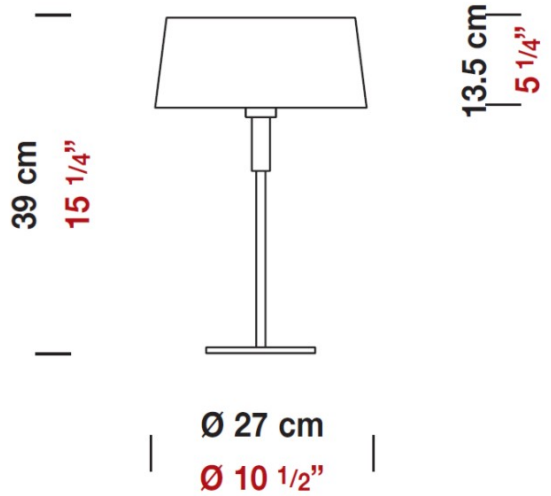

Date: _____ Project: _____
 Fixture Type: _____ Specifier/Rep: _____

 Certified by  North American Standards

Exact Measurements: Metric

Fixture Finish:	Chrome
Diffuser:	White Fireproof Fabric Shade
Lamp Type:	A19 Incandescent or CFL
Lamp Base:	E26 medium
Lamp Voltage:	120Vac
Number Of Lamps:	1
Max Wattage Per Lamp:	75W or 18W
IP Rating:	IP20
Diameter:	27cm / 10 1/2"
Height:	39cm / 15 1/4"

Additional Details
Glass Screen D8-9000 sold separately.

Alternative Finish Models

Classic - Portable [D8-4060] -- Table Lamp - 39cm / 15 1/4" - 1x75W - A19 Incandescent or 18W Mini CFL - Polished Brass

Available Sizes and / or Lamping

Classic - Portable [D8-4063] -- Table Lamp - 50cm / 19 3/4" - 1x75W - A19 Incandescent or 18W Mini CFL - Chrome

Accessories

Classic - Accessory [D8-9000] -- Glass screen for lampshade 22cm / 8 1/2"