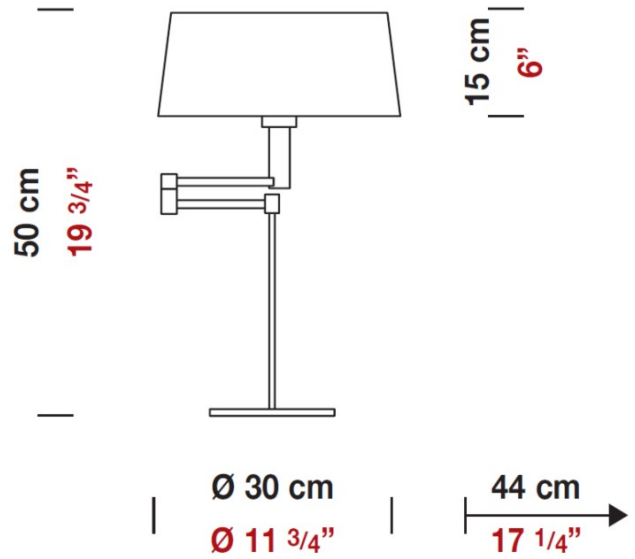

Date: _____ Project: _____
 Fixture Type: _____ Specifier/Rep: _____

 Certified by  North American Standards

Exact Measurements: Metric

Fixture Finish:	Polished Brass
Diffuser:	White Fireproof Fabric Shade
Lamp Type:	A19 Incandescent or CFL
Lamp Base:	E26 medium
Lamp Voltage:	120Vac
Number Of Lamps:	1
Max Wattage Per Lamp:	75W or 18W
IP Rating:	IP20
Diameter:	30cm / 11 3/4"
Height:	50cm / 19 3/4"
Extension:	55cm / 21 3/4"

Additional Details
 Glass Screen D8-9001 sold separately.

Available Sizes and / or Lamping

Classic - Portable [D8-4060] -- Table Lamp - 39cm / 15 1/4" - 1x75W - A19 Incandescent or 18W Mini CFL - Polished Brass

Alternative Finish Models

Classic - Portable [D8-4063] -- Table Lamp - 50cm / 19 3/4" - 1x75W - A19 Incandescent or 18W Mini CFL - Chrome

Accessories

Classic - Accessory [D8-9001] -- Glass screen for lampshade 25cm / 10"