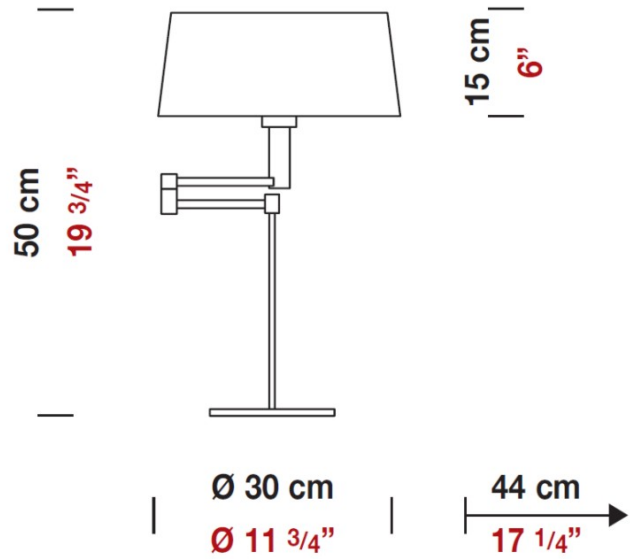

Date: _____ Project: _____

Fixture Type: _____ Specifier/Rep: _____

 Certified by  North American Standards

Exact Measurements: Metric

Fixture Finish:	Chrome
Diffuser:	White Fireproof Fabric Shade
Lamp Type:	A19 Incandescent or CFL
Lamp Base:	E26 medium
Lamp Voltage:	120Vac
Number Of Lamps:	1
Max Wattage Per Lamp:	75W or 18W
IP Rating:	IP20
Diameter:	30cm / 11 3/4"
Height:	50cm / 19 3/4"
Extension:	55cm / 21 3/4"

Additional Details

Glass Screen D8-9001 sold separately.

Available Sizes and / or Lamping

Classic - Portable [D8-4061] -- Table Lamp - 39cm / 15 1/4" - 1x75W - A19 Incandescent or 18W Mini CFL - Chrome

Alternative Finish Models

Classic - Portable [D8-4062] -- Table Lamp - 50cm / 19 3/4" - 1x75W - A19 Incandescent or 18W Mini CFL - Polished Brass

Accessories

Classic - Accessory [D8-9001] -- Glass screen for lampshade 25cm / 10"