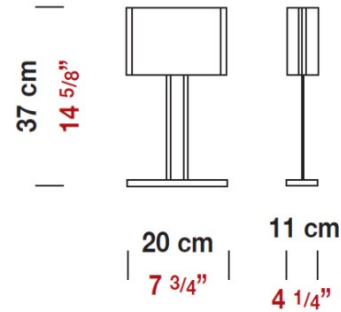

Date: _____ Project: _____

Fixture Type: _____ Specifier/Rep: _____

 Certified by  North American Standards

Exact Measurements: Metric

Fixture Finish:	Matte Nickel
Diffuser:	Opaline Glass
Lamp Type:	G16 1/2 Incandescent
Lamp Base:	E12 candelabra
Lamp Voltage:	120Vac
Number Of Lamps:	1
Max Wattage Per Lamp:	60W
IP Rating:	IP20
Width:	11cm / 4 1/4"
Length:	20cm / 7 3/4"
Height:	37cm / 14 1/2"
Weight:	5.4 lbs / 2.45 kg

Additional Details
Alternative Finish Models

Tecla - Portable [D8-4067] -- Table Lamp - 37cm / 14 1/2" - 1x60W - G16 1/2 Incandescent / Xenon - Polished Brass

Available Sizes and / or Lamping

Tecla - Portable [D8-4068] -- Table Lamp - 50cm / 19 3/4" - 1x150W - T10 Halogen or 23W Mini CFL - Matte Nickel