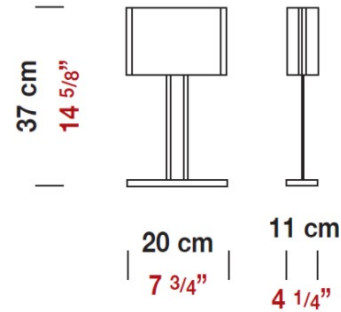

Date: _____ Project: _____

Fixture Type: _____ Specifier/Rep: _____

 Certified by  North American Standards

Exact Measurements: Metric

		Additional Details
Fixture Finish:	Polished Brass	
Diffuser:	Opaline Glass	
Lamp Type:	G16 1/2 Incandescent	
Lamp Base:	E12 candelabra	
Lamp Voltage:	120Vac	
Number Of Lamps:	1	
Max Wattage Per Lamp:	60W	
IP Rating:	IP20	
Width:	11cm / 4 1/4"	
Length:	20cm / 7 3/4"	
Height:	37cm / 14 1/2"	
Weight:	5.4 lbs / 2.45 kg	

Alternative Finish Models

Tecla - Portable [D8-4066] -- Table Lamp - 37cm / 14 1/2" - 1x60W - G16 1/2 Incandescent / Xenon - Matte Nickel

Available Sizes and / or Lamping

Tecla - Portable [D8-4069] -- Table Lamp - 50cm / 19 3/4" - 1x150W - T10 Halogen or 23W Mini CFL - Polished Brass