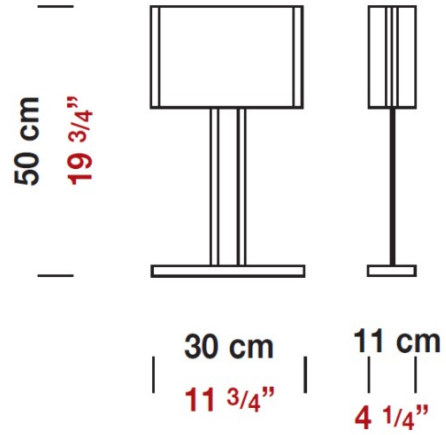

Date: _____ Project: _____

Fixture Type: _____ Specifier/Rep: _____

 Certified by  North American Standards

Exact Measurements: Metric

Fixture Finish:	Matte Nickel
Diffuser:	Opaline Glass
Lamp Type:	T10 Halogen or CFL
Lamp Base:	E26 medium
Lamp Voltage:	120Vac
Number Of Lamps:	1
Max Wattage Per Lamp:	150W or 23W
IP Rating:	IP20
Width:	11cm / 4 1/4"
Length:	30cm / 11 3/4"
Height:	50cm / 19 3/4"
Weight:	9.9 lbs / 4.49 kg

Additional Details
Available Sizes and / or Lamping

Tecla - Portable [D8-4066] -- Table Lamp - 37cm / 14 1/2" - 1x60W - G16 1/2 Incandescent / Xenon - Matte Nickel

Alternative Finish Models

Tecla - Portable [D8-4069] -- Table Lamp - 50cm / 19 3/4" - 1x150W - T10 Halogen or 23W Mini CFL - Polished Brass