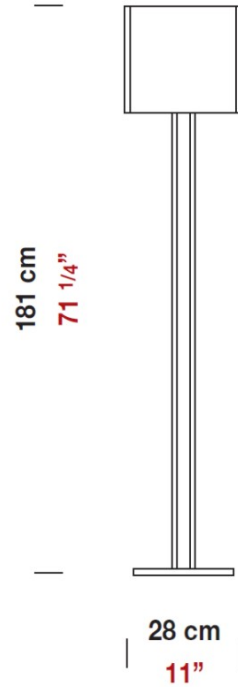

Date: _____ Project: _____

Fixture Type: _____ Specifier/Rep: _____

 Certified by  North American Standards

Exact Measurements: Metric

| | |
|------------------------------|-----------------|
| Fixture Finish: | Matte Nickel |
| Diffuser: | Opaline Glass |
| Lamp Type: | T10 Halogen |
| Lamp Base: | E26 medium |
| Lamp Voltage: | 120Vac |
| Number Of Lamps: | 1 |
| Max Wattage Per Lamp: | 250W |
| IP Rating: | IP20 |
| Width: | 28cm / 11" |
| Length: | 28cm / 11" |
| Height: | 181cm / 71 1/4" |

Additional Details
Alternative Finish Models

Tecla - Portable [D8-4071] -- Floor Lamp - 181cm / 71 1/4" - 1x250W - T10 Halogen - Polished Brass

Coordinating Series

- Tecla - Portable
- Tecla - Ceiling
- Tecla - Wall