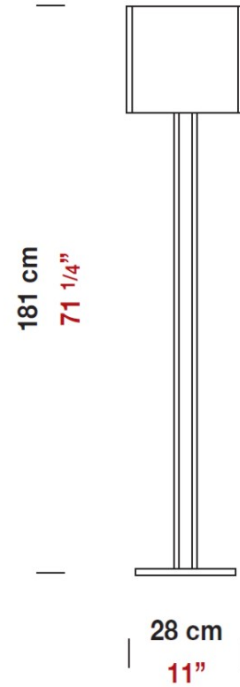

Date: _____ Project: _____

Fixture Type: _____ Specifier/Rep: _____

 Certified by  North American Standards

Exact Measurements: Metric

		Additional Details
Fixture Finish:	Polished Brass	
Diffuser:	Opaline Glass	
Lamp Type:	T10 Halogen	
Lamp Base:	E26 medium	
Lamp Voltage:	120Vac	
Number Of Lamps:	1	
Max Wattage Per Lamp:	250W	
IP Rating:	IP20	
Width:	28cm / 11"	
Length:	28cm / 11"	
Height:	181cm / 71 1/4"	

Alternative Finish Models

Tecla - Portable [D8-4070] -- Floor Lamp - 181cm / 71 1/4" - 1x250W - T10 Halogen - Matte Nickel

Coordinating Series

- Tecla - Portable
- Tecla - Ceiling
- Tecla - Wall