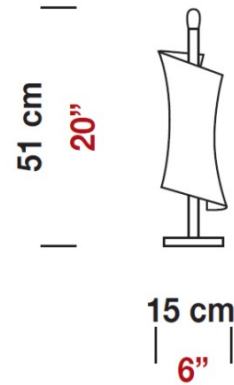

Date: \_\_\_\_\_ Project: \_\_\_\_\_  
 Fixture Type: \_\_\_\_\_ Specifier/Rep: \_\_\_\_\_

 Certified by  North American Standards

Exact Measurements: Metric

		Additional Details
<b>Fixture Finish:</b>	Matte Nickel	
<b>Diffuser:</b>	Matte Amber Blown Glass	
<b>Lamp Type:</b>	Halolux	
<b>Lamp Base:</b>	E12 candelabra	
<b>Lamp Voltage:</b>	120Vac	
<b>Number Of Lamps:</b>	1	
<b>Max Wattage Per Lamp:</b>	60W	
<b>IP Rating:</b>	IP20	
<b>Diameter:</b>	15cm / 6"	
<b>Height:</b>	51cm / 20"	

**Alternative Finish Models**

Twister - Portable [D8-4000] -- Table Lamp - 51cm / 20" - 1x60W - Halolux - Matte Nickel - Matte White

**Available Sizes and / or Lamping**

Twister - Portable [D8-4073] -- Table Lamp - 51cm / 20" - 1x150W - T10 Halogen - Matte Nickel - Matte Amber