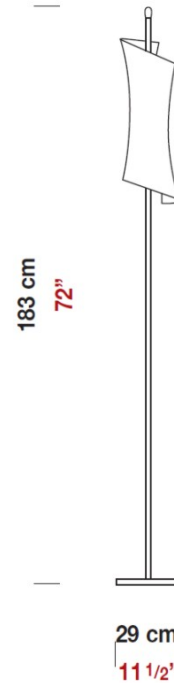

Date: _____ Project: _____

Fixture Type: _____ Specifier/Rep: _____

 Certified by  North American Standards

Exact Measurements: Metric

		Additional Details
Fixture Finish:	Matte Nickel	
Diffuser:	Matte Amber Blown Glass	
Lamp Type:	T10 Halogen	
Lamp Base:	E26 medium	
Lamp Voltage:	120Vac	
Number Of Lamps:	1	
Max Wattage Per Lamp:	150W	
IP Rating:	IP20	
Diameter:	29cm / 11 1/2"	
Height:	183cm / 72"	

Alternative Finish Models

Twister - Portable [D8-4002] -- Floor Lamp - 183cm / 72" - 1x150W - T10 Halogen - Matte Nickel - Matte White

Coordinating Series

- Twister - Portable
- Twister - Suspension
- Twister - Wall