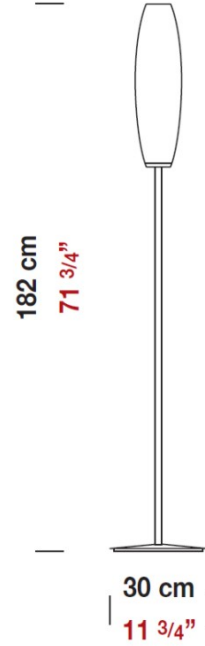

Date: \_\_\_\_\_ Project: \_\_\_\_\_

Fixture Type: \_\_\_\_\_ Specifier/Rep: \_\_\_\_\_

 Certified by  North American Standards

Exact Measurements: Metric

		Additional Details
<b>Fixture Finish:</b>	Metalic Gray	
<b>Diffuser:</b>	Matte Amber Blown Glass	
<b>Lamp Type:</b>	T10 Halogen	
<b>Lamp Base:</b>	E26 medium	
<b>Lamp Voltage:</b>	120Vac	
<b>Number Of Lamps:</b>	1	
<b>Max Wattage Per Lamp:</b>	250W	
<b>IP Rating:</b>	IP20	
<b>Diameter:</b>	30cm / 11 3/4"	
<b>Height:</b>	182cm / 71 3/4"	

**Alternative Finish Models**

Zenith - Portable [D8-4032] -- Floor Lamp - 182cm / 71 3/4" - 1x250W - T10 Halogen - Metalic Gray - White

**Coordinating Series**

- Zenith - Portable
- Zenith - Suspension
- Zenith - Ceiling
- Zenith - Wall