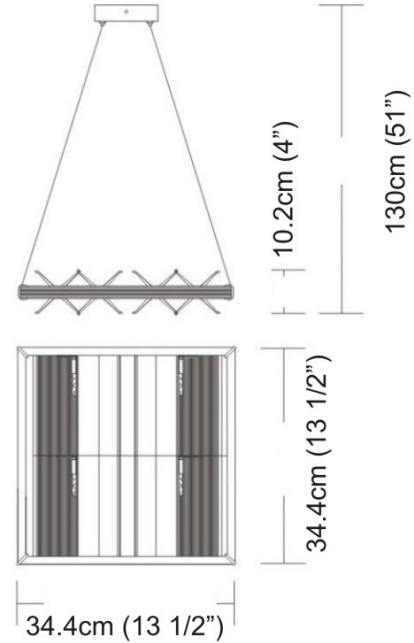

Date: _____ Project: _____

Fixture Type: _____ Specifier/Rep: _____

Certified by  North American Standards

Exact Measurements: Metric

Fixture Finish:	Brushed Aluminum
Lamp Type:	T4 Halogen
Lamp Base:	G9
Lamp Voltage:	120Vac
Number Of Lamps:	4
Max Wattage Per Lamp:	60W
Total Wattage:	240W
Width:	34.4cm / 13 1/2"
Length:	34.4cm / 13 1/2"
Height:	130cm / 51"
Max.Overall Height:	129.5cm / 51"
Weight:	7.2 lbs / 3.27 kg
End of Line:	Yes

Additional Details

Available Sizes and / or Lamping

- Loft - Suspension [D9-1006] -- 34.4cm / 13 1/2" x 34.4cm / 13 1/2" - 2x60W - T4 Halogen - Brushed Aluminum
- Loft - Suspension [D9-1007] -- 19.1cm / 7 1/2" x 19.1cm / 7 1/2" - 1x60W - T4 Halogen - Brushed Aluminum