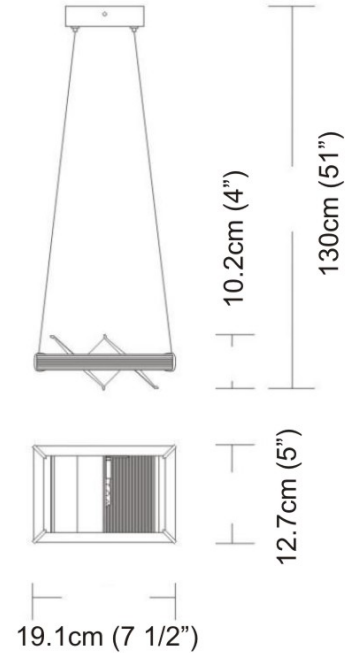

Date: \_\_\_\_\_ Project: \_\_\_\_\_

Fixture Type: \_\_\_\_\_ Specifier/Rep: \_\_\_\_\_

 Certified by  North American Standards

Exact Measurements: Metric

<b>Fixture Finish:</b>	Brushed Aluminum
<b>Lamp Type:</b>	T4 Halogen
<b>Lamp Base:</b>	G9
<b>Lamp Voltage:</b>	120Vac
<b>Number Of Lamps:</b>	1
<b>Max Wattage Per Lamp:</b>	60W
<b>Width:</b>	19.1cm / 7 1/2"
<b>Length:</b>	19.1cm / 7 1/2"
<b>Height:</b>	130cm / 51"
<b>Max.Overall Height:</b>	129.5cm / 51"
<b>Weight:</b>	3.6 lbs / 1.63 kg
<b>End of Line:</b>	Yes

**Additional Details**
**Available Sizes and / or Lamping**

- Loft - Suspension [D9-1005] -- 34.4cm / 13 1/2" x 34.4cm / 13 1/2" - 4x60W - T4 Halogen - Brushed Aluminum
- Loft - Suspension [D9-1006] -- 34.4cm / 13 1/2" x 34.4cm / 13 1/2" - 2x60W - T4 Halogen - Brushed Aluminum