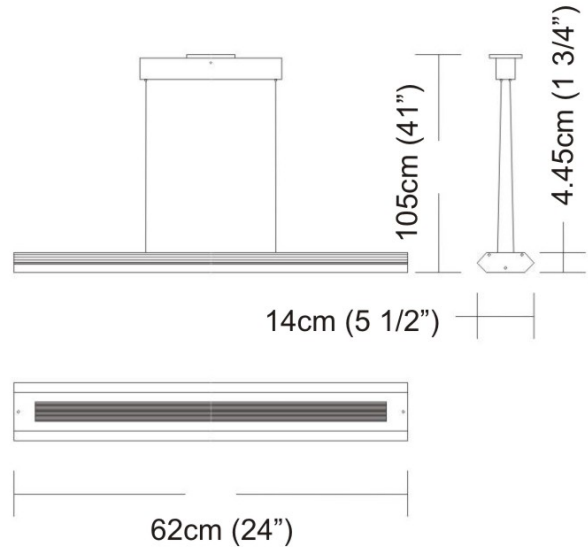

Date: _____ Project: _____

Fixture Type: _____ Specifier/Rep: _____

 Certified by  North American Standards

Exact Measurements: Metric

Quick Ship:	Yes
Fixture Finish:	Brushed Aluminum
Fixture Material:	Yes
Lamp Type:	T5 Fluorescent
Lamp Base:	G5 Bi-pin
Lamp Voltage:	120Vac
Number Of Lamps:	2
Max Wattage Per Lamp:	24W
Total Wattage:	48W
Width:	10.8cm / 4 1/4"
Length:	62cm / 24"
Height:	105cm / 41"
Max.Overall Height:	104.1cm / 41"
Weight:	6.3 lbs / 2.86 kg
End of Line:	Yes

Additional Details

Ships within 2-5 business days.

Coordinating Series

Finestra - Suspension

Finestra - Wall