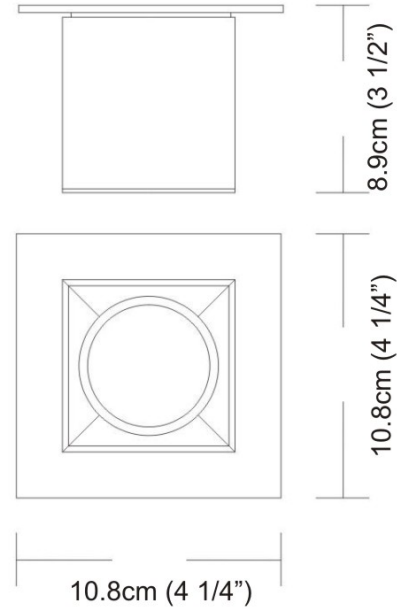

Date: _____ Project: _____
 Fixture Type: _____ Specifier/Rep: _____

Certified by  North American Standards

Exact Measurements: Metric

Fixture Finish:	Brushed Aluminum
Lamp Type:	MR20 Halogen
Lamp Base:	GU10
Lamp Voltage:	120Vac
Number Of Lamps:	1
Max Wattage Per Lamp:	75W
Width:	10.8cm / 4 1/4"
Length:	10.8cm / 4 1/4"
Height:	8.9cm / 3 1/2"
Extension:	8.9cm / 3 1/2"
Weight:	6.94 lbs / 3.151 kg

Additional Details

Available Sizes and / or Lamping

- Dau Spot - Ceiling [D9-2016] -- 30.5cm / 12" x 10.8cm / 4 1/4" - 2x75W - MR20 Halogen - Brushed Aluminum
- Dau Spot - Ceiling [D9-2017] -- 52cm / 20 1/2" x 10.8cm / 4 1/4" - 3x75W - MR20 Halogen - Brushed Aluminum
- Dau Spot - Ceiling [D9-2018] -- 75cm / 29 1/2" x 10.8cm / 4 1/4" - 4x75W - MR20 Halogen - Brushed Aluminum
- Dau Spot - Ceiling [D9-2019] -- 10.8cm / 4 1/4" x 10.8cm / 4 1/4" - 1x75W - MR20 Halogen - Brushed Aluminum
- Dau Spot - Ceiling [D9-2020] -- 11 3/4" x 11 3/4" - 4x75W - MR20 Halogen - Brushed Aluminum
- Dau Spot - Ceiling [D9-2028] -- 10.8cm / 4 1/4" x 10.8cm / 4 1/4" - 1x75W - MR20 Halogen - Brushed Aluminum
- Dau Spot - Ceiling [D9-2029] -- 16.2cm / 6 1/4" x 10.8cm / 4 1/4" - 2x75W - MR20 Halogen - Brushed Aluminum
- Dau Spot - Ceiling [D9-2030] -- 24.1cm / 9 1/2" x 10.8cm / 4 1/4" - 3x75W - MR20 Halogen - Brushed Aluminum
- Dau Spot - Ceiling [D9-2052] -- 10.8cm / 4 1/4" x 10.8cm / 4 1/4" - 1x75W - MR20 Halogen - Black Satin Aluminum
- Dau Spot - Ceiling [D9-2061] -- 10.8cm / 4 1/4" x 10.8cm / 4 1/4" - 1x75W - MR20 Halogen - White

Alternative Finish Models

Dau Spot - Ceiling
Model No: **D9-2014**

Date: _____ **Project:** _____

Fixture Type: _____ **Specifier/Rep:** _____

Dau Spot - Ceiling [D9-2052] -- 10.8cm / 4 1/4" x 10.8cm / 4 1/4" - 1x75W - MR20 Halogen - Black Satin Aluminum

Dau Spot - Ceiling [D9-2061] -- 10.8cm / 4 1/4" x 10.8cm / 4 1/4" - 1x75W - MR20 Halogen - White

Coordinating Series

Dau Spot - Ceiling

Dau Double

Dau - Wall

Dau Spot - Suspension

Dau - Track Spot