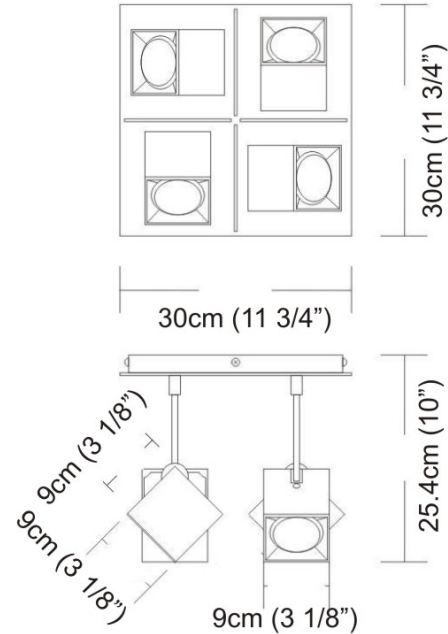

Date: _____ Project: _____

Fixture Type: _____ Specifier/Rep: _____

 Certified by  North American Standards

Exact Measurements: Metric

Fixture Finish:	Brushed Aluminum
Lamp Type:	MR20 Halogen
Lamp Base:	GU10
Lamp Voltage:	120Vac
Number Of Lamps:	4
Max Wattage Per Lamp:	75W
Total Wattage:	300W
Width:	30cm / 11 3/4"
Length:	30cm / 11 3/4"
Height:	25.4cm / 10"
Weight:	7.2 lbs / 3.27 kg

Additional Details
Available Sizes and / or Lamping

- Dau Spot - Ceiling [D9-2014] -- 10.8cm / 4 1/4" x 10.8cm / 4 1/4" - 1x75W - MR20 Halogen - Brushed Aluminum
- Dau Spot - Ceiling [D9-2016] -- 30.5cm / 12" x 10.8cm / 4 1/4" - 2x75W - MR20 Halogen - Brushed Aluminum
- Dau Spot - Ceiling [D9-2017] -- 52cm / 20 1/2" x 10.8cm / 4 1/4" - 3x75W - MR20 Halogen - Brushed Aluminum
- Dau Spot - Ceiling [D9-2018] -- 75cm / 29 1/2" x 10.8cm / 4 1/4" - 4x75W - MR20 Halogen - Brushed Aluminum
- Dau Spot - Ceiling [D9-2019] -- 10.8cm / 4 1/4" x 10.8cm / 4 1/4" - 1x75W - MR20 Halogen - Brushed Aluminum
- Dau Spot - Ceiling [D9-2028] -- 10.8cm / 4 1/4" x 10.8cm / 4 1/4" - 1x75W - MR20 Halogen - Brushed Aluminum
- Dau Spot - Ceiling [D9-2029] -- 16.2cm / 6 1/4" x 10.8cm / 4 1/4" - 2x75W - MR20 Halogen - Brushed Aluminum
- Dau Spot - Ceiling [D9-2030] -- 24.1cm / 9 1/2" x 10.8cm / 4 1/4" - 3x75W - MR20 Halogen - Brushed Aluminum
- Dau Spot - Ceiling [D9-2052] -- 10.8cm / 4 1/4" x 10.8cm / 4 1/4" - 1x75W - MR20 Halogen - Black Satin Aluminum
- Dau Spot - Ceiling [D9-2061] -- 10.8cm / 4 1/4" x 10.8cm / 4 1/4" - 1x75W - MR20 Halogen - White