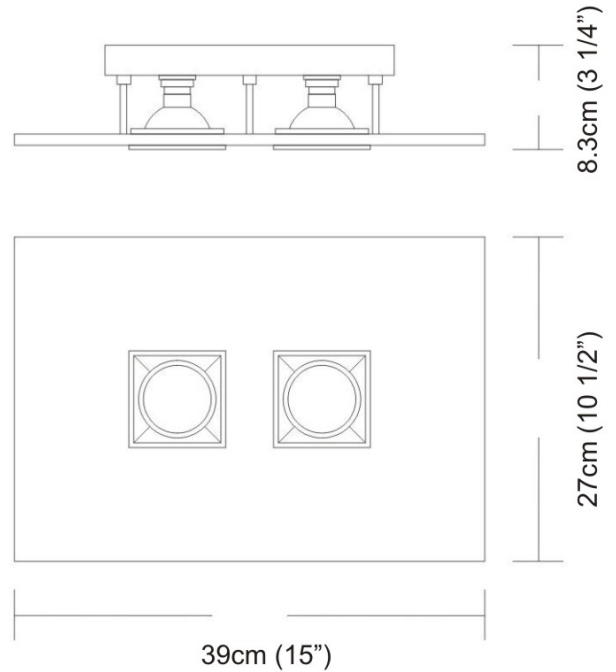

Date: _____ Project: _____

Fixture Type: _____ Specifier/Rep: _____

 Certified by  North American Standards

Exact Measurements: Metric

Fixture Finish:	Metallic Gray
Lamp Type:	MR20 Halogen
Lamp Base:	GU10
Lamp Voltage:	120Vac
Number Of Lamps:	2
Max Wattage Per Lamp:	75W
Total Wattage:	150W
Width:	27cm / 10 1/2"
Length:	39cm / 15"
Height:	8.3cm / 3 1/4"
Weight:	5.4 lbs / 2.45 kg

Additional Details
Available Sizes and / or Lamping

- Polifemo - Ceiling [D9-2022] -- 10 1/2" x 15 1/2" - 4x75W - MR20 Halogen - Metallic Gray
- Polifemo - Ceiling [D9-2023] -- 17 1/2" x 17 1/2" - 4x75W - MR20 Halogen - Metallic Gray
- Polifemo - Ceiling [D9-2032] -- 26.7cm / 10 1/2" x 100cm / 39" - 5x75W - MR20 Halogen - Brushed Aluminum
- Polifemo - Ceiling [D9-2051] -- 20.3cm / 8" x 20.3cm / 8" - 1x75W - MR20 Halogen - Metallic Gray
- Polifemo - Ceiling [D9-2062] -- 39cm / 15 1/3" x 27cm / 10 3/5" - 2x75W - MR20 Halogen - White
- Polifemo - Ceiling [D9-2063] -- 63cm / 24 3/4" x 27cm / 10 3/5" - 4x75W - MR20 Halogen - White
- Polifemo - Ceiling [D9-2064] -- 45cm / 17 1/2" x 45cm / 17 1/2" - 4x75W - MR20 Halogen - White
- Polifemo - Ceiling [D9-2065] -- 100cm / 39" x 27cm / 10 3/5" - 5x75W - MR20 Halogen - White
- Polifemo - Ceiling [D9-2066] -- 20cm / 7 4/5" x 20cm / 7 4/5" - 1x75W - MR20 Halogen - White

Alternative Finish Models

Polifemo - Ceiling
Model No: **D9-2021**

Date: _____ **Project:** _____

Fixture Type: _____ **Specifier/Rep:** _____

Polifemo - Ceiling [D9-2062] -- 39cm / 15 1/3" x 27cm / 10 3/5" - 2x75W - MR20 Halogen - White