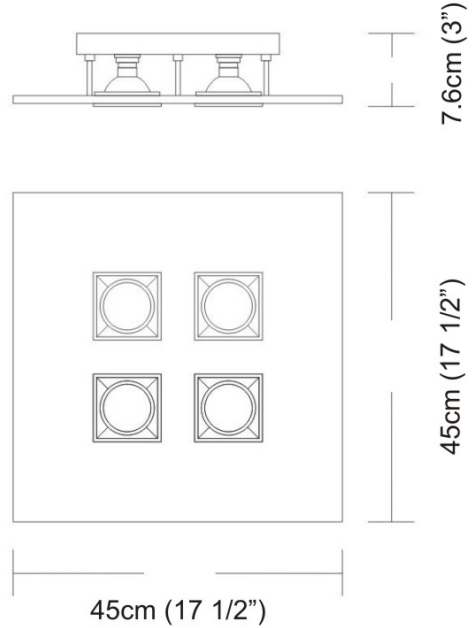

Date: _____ **Project:** _____

Fixture Type: _____ **Specifier/Rep:** _____

 Certified by  North American Standards

Exact Measurements: Metric

Fixture Finish:	Metallic Gray
Lamp Type:	MR20 Halogen
Lamp Base:	GU10
Lamp Voltage:	120Vac
Number Of Lamps:	4
Max Wattage Per Lamp:	75W
Total Wattage:	300W
Width:	45cm / 17 1/2"
Length:	45cm / 17 1/2"
Height:	7.6cm / 3"
Weight:	9.0 lbs / 4.09 kg

Additional Details
Available Sizes and / or Lamping

- Polifemo - Ceiling [D9-2021] -- 10 1/2" x 15 1/2" - 2x75W - MR20 Halogen - Metallic Gray
- Polifemo - Ceiling [D9-2022] -- 10 1/2" x 15 1/2" - 4x75W - MR20 Halogen - Metallic Gray
- Polifemo - Ceiling [D9-2032] -- 26.7cm / 10 1/2" x 100cm / 39" - 5x75W - MR20 Halogen - Brushed Aluminum
- Polifemo - Ceiling [D9-2051] -- 20.3cm / 8" x 20.3cm / 8" - 1x75W - MR20 Halogen - Metallic Gray
- Polifemo - Ceiling [D9-2062] -- 39cm / 15 1/3" x 27cm / 10 3/5" - 2x75W - MR20 Halogen - White
- Polifemo - Ceiling [D9-2063] -- 63cm / 24 3/4" x 27cm / 10 3/5" - 4x75W - MR20 Halogen - White
- Polifemo - Ceiling [D9-2064] -- 45cm / 17 1/2" x 45cm / 17 1/2" - 4x75W - MR20 Halogen - White
- Polifemo - Ceiling [D9-2065] -- 100cm / 39" x 27cm / 10 3/5" - 5x75W - MR20 Halogen - White
- Polifemo - Ceiling [D9-2066] -- 20cm / 7 4/5" x 20cm / 7 4/5" - 1x75W - MR20 Halogen - White

Alternative Finish Models

Polifemo - Ceiling
Model No: **D9-2023**

Date: _____ **Project:** _____

Fixture Type: _____ **Specifier/Rep:** _____

Polifemo - Ceiling [D9-2064] -- 45cm / 17 1/2" x 45cm / 17 1/2" - 4x75W - MR20 Halogen - White