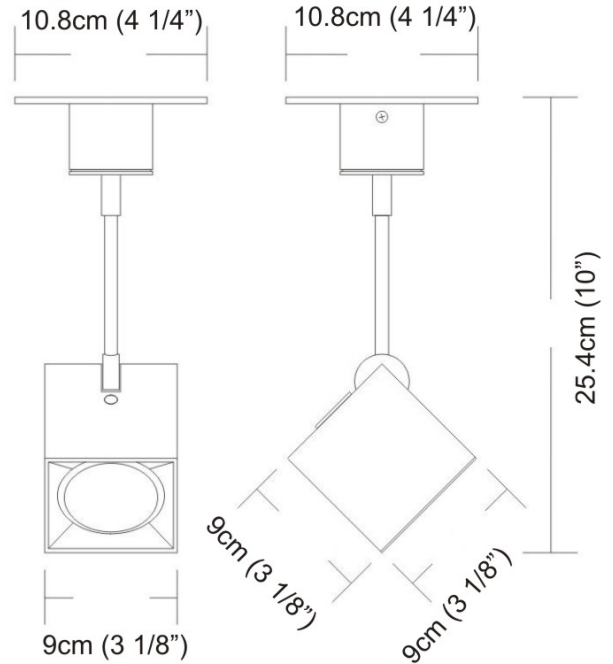

Date: _____ **Project:** _____
Fixture Type: _____ **Specifier/Rep:** _____

Certified by  North American Standards

Exact Measurements: Metric

Fixture Finish:	Brushed Aluminum
Lamp Type:	MR20 Halogen
Lamp Base:	GU10
Lamp Voltage:	120Vac
Number Of Lamps:	1
Max Wattage Per Lamp:	75W
Width:	10.8cm / 4 1/4"
Length:	10.8cm / 4 1/4"
Height:	25.4cm / 10"

Additional Details

Available Sizes and / or Lamping

- Dau Spot - Ceiling [D9-2014] -- 10.8cm / 4 1/4" x 10.8cm / 4 1/4" - 1x75W - MR20 Halogen - Brushed Aluminum
- Dau Spot - Ceiling [D9-2016] -- 30.5cm / 12" x 10.8cm / 4 1/4" - 2x75W - MR20 Halogen - Brushed Aluminum
- Dau Spot - Ceiling [D9-2017] -- 52cm / 20 1/2" x 10.8cm / 4 1/4" - 3x75W - MR20 Halogen - Brushed Aluminum
- Dau Spot - Ceiling [D9-2018] -- 75cm / 29 1/2" x 10.8cm / 4 1/4" - 4x75W - MR20 Halogen - Brushed Aluminum
- Dau Spot - Ceiling [D9-2019] -- 10.8cm / 4 1/4" x 10.8cm / 4 1/4" - 1x75W - MR20 Halogen - Brushed Aluminum
- Dau Spot - Ceiling [D9-2020] -- 11 3/4" x 11 3/4" - 4x75W - MR20 Halogen - Brushed Aluminum
- Dau Spot - Ceiling [D9-2029] -- 16.2cm / 6 1/4" x 10.8cm / 4 1/4" - 2x75W - MR20 Halogen - Brushed Aluminum
- Dau Spot - Ceiling [D9-2030] -- 24.1cm / 9 1/2" x 10.8cm / 4 1/4" - 3x75W - MR20 Halogen - Brushed Aluminum
- Dau Spot - Ceiling [D9-2052] -- 10.8cm / 4 1/4" x 10.8cm / 4 1/4" - 1x75W - MR20 Halogen - Black Satin Aluminum
- Dau Spot - Ceiling [D9-2061] -- 10.8cm / 4 1/4" x 10.8cm / 4 1/4" - 1x75W - MR20 Halogen - White

Coordinating Series

Dau Spot - Ceiling

Dau Spot - Ceiling
Model No: **D9-2028**

Date: _____ **Project:** _____

Fixture Type: _____ **Specifier/Rep:** _____

-
- Dau Double
 - Dau - Wall
 - Dau Spot - Suspension
 - Dau - Track Spot