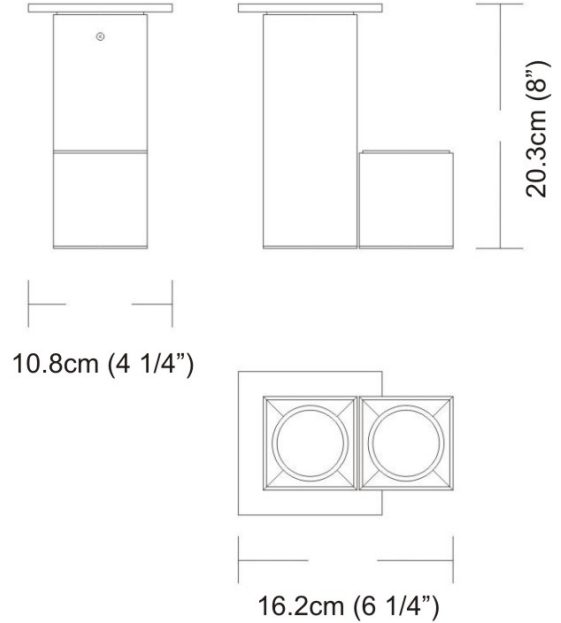

Date: \_\_\_\_\_ Project: \_\_\_\_\_

Fixture Type: \_\_\_\_\_ Specifier/Rep: \_\_\_\_\_

Certified by  North American Standards

Exact Measurements: Metric

<b>Fixture Finish:</b>	Brushed Aluminum
<b>Lamp Type:</b>	MR20 Halogen
<b>Lamp Base:</b>	GU10
<b>Lamp Voltage:</b>	120Vac
<b>Number Of Lamps:</b>	2
<b>Max Wattage Per Lamp:</b>	75W
<b>Total Wattage:</b>	150W
<b>Width:</b>	10.8cm / 4 1/4"
<b>Length:</b>	16.2cm / 6 1/4"
<b>Height:</b>	20.3cm / 8"
<b>Weight:</b>	3.6 lbs / 1.63 kg

**Additional Details**

**Available Sizes and / or Lamping**

- Dau Spot - Ceiling [D9-2014] -- 10.8cm / 4 1/4" x 10.8cm / 4 1/4" - 1x75W - MR20 Halogen - Brushed Aluminum
- Dau Spot - Ceiling [D9-2016] -- 30.5cm / 12" x 10.8cm / 4 1/4" - 2x75W - MR20 Halogen - Brushed Aluminum
- Dau Spot - Ceiling [D9-2017] -- 52cm / 20 1/2" x 10.8cm / 4 1/4" - 3x75W - MR20 Halogen - Brushed Aluminum
- Dau Spot - Ceiling [D9-2018] -- 75cm / 29 1/2" x 10.8cm / 4 1/4" - 4x75W - MR20 Halogen - Brushed Aluminum
- Dau Spot - Ceiling [D9-2019] -- 10.8cm / 4 1/4" x 10.8cm / 4 1/4" - 1x75W - MR20 Halogen - Brushed Aluminum
- Dau Spot - Ceiling [D9-2020] -- 11 3/4" x 11 3/4" - 4x75W - MR20 Halogen - Brushed Aluminum
- Dau Spot - Ceiling [D9-2028] -- 10.8cm / 4 1/4" x 10.8cm / 4 1/4" - 1x75W - MR20 Halogen - Brushed Aluminum
- Dau Spot - Ceiling [D9-2030] -- 24.1cm / 9 1/2" x 10.8cm / 4 1/4" - 3x75W - MR20 Halogen - Brushed Aluminum
- Dau Spot - Ceiling [D9-2052] -- 10.8cm / 4 1/4" x 10.8cm / 4 1/4" - 1x75W - MR20 Halogen - Black Satin Aluminum
- Dau Spot - Ceiling [D9-2061] -- 10.8cm / 4 1/4" x 10.8cm / 4 1/4" - 1x75W - MR20 Halogen - White

**Coordinating Series**

**Dau Spot - Ceiling**  
Model No: **D9-2029**

**Date:** \_\_\_\_\_ **Project:** \_\_\_\_\_

**Fixture Type:** \_\_\_\_\_ **Specifier/Rep:** \_\_\_\_\_

---

Dau Spot - Ceiling

Dau Double