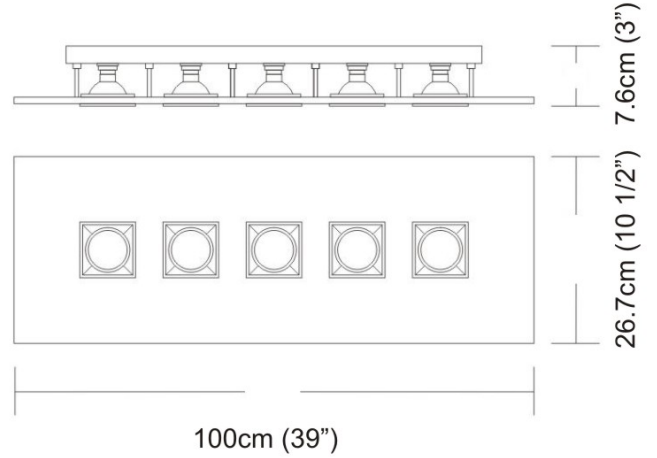

Date: \_\_\_\_\_ Project: \_\_\_\_\_

Fixture Type: \_\_\_\_\_ Specifier/Rep: \_\_\_\_\_

 Certified by  North American Standards

Exact Measurements: Metric

<b>Fixture Finish:</b>	Metallic Gray
<b>Lamp Type:</b>	MR20 Halogen
<b>Lamp Base:</b>	GU10
<b>Lamp Voltage:</b>	120Vac
<b>Number Of Lamps:</b>	5
<b>Max Wattage Per Lamp:</b>	75W
<b>Total Wattage:</b>	375W
<b>Width:</b>	26.7cm / 10 1/2"
<b>Length:</b>	100cm / 39"
<b>Height:</b>	8.9cm / 3 1/2"
<b>Weight:</b>	12.6 lbs / 5.72 kg

**Additional Details**
**Available Sizes and / or Lamping**

- Polifemo - Ceiling [D9-2021] -- 10 1/2" x 15 1/2" - 2x75W - MR20 Halogen - Metallic Gray
- Polifemo - Ceiling [D9-2022] -- 10 1/2" x 15 1/2" - 4x75W - MR20 Halogen - Metallic Gray
- Polifemo - Ceiling [D9-2023] -- 17 1/2" x 17 1/2" - 4x75W - MR20 Halogen - Metallic Gray
- Polifemo - Ceiling [D9-2051] -- 20.3cm / 8" x 20.3cm / 8" - 1x75W - MR20 Halogen - Metallic Gray
- Polifemo - Ceiling [D9-2062] -- 39cm / 15 1/3" x 27cm / 10 3/5" - 2x75W - MR20 Halogen - White
- Polifemo - Ceiling [D9-2063] -- 63cm / 24 3/4" x 27cm / 10 3/5" - 4x75W - MR20 Halogen - White
- Polifemo - Ceiling [D9-2064] -- 45cm / 17 1/2" x 45cm / 17 1/2" - 4x75W - MR20 Halogen - White
- Polifemo - Ceiling [D9-2065] -- 100cm / 39" x 27cm / 10 3/5" - 5x75W - MR20 Halogen - White
- Polifemo - Ceiling [D9-2066] -- 20cm / 7 4/5" x 20cm / 7 4/5" - 1x75W - MR20 Halogen - White

**Alternative Finish Models**

**Polifemo - Ceiling**  
Model No: **D9-2032**

**Date:** \_\_\_\_\_ **Project:** \_\_\_\_\_

**Fixture Type:** \_\_\_\_\_ **Specifier/Rep:** \_\_\_\_\_

---

Polifemo - Ceiling [D9-2065] -- 100cm / 39" x 27cm / 10 3/5" - 5x75W - MR20 Halogen - White