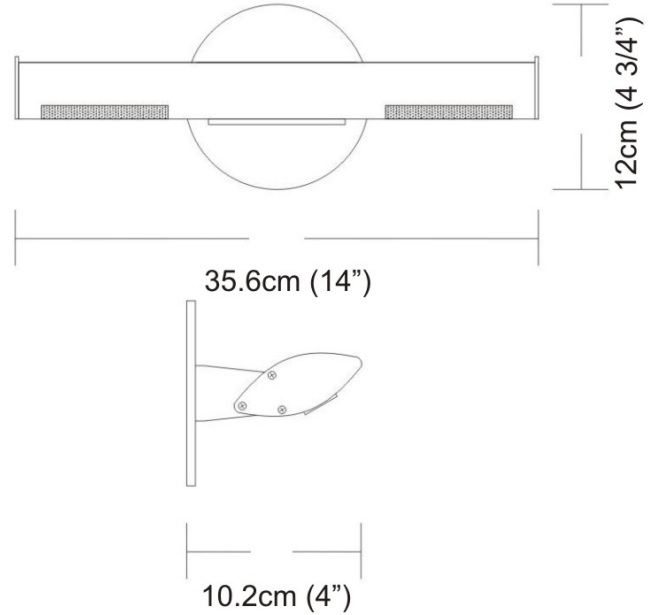

Date: _____ Project: _____

Fixture Type: _____ Specifier/Rep: _____

 Certified by  North American Standards

Exact Measurements: Metric

Fixture Finish:	Brushed Nickel
Diffuser:	Brushed Nickel Mesh
Lamp Type:	T3Q/3 (79mm) Halogen
Lamp Base:	RSC (double ended)
Lamp Voltage:	120Vac
Number Of Lamps:	2
Max Wattage Per Lamp:	150W
Total Wattage:	300W
Length:	35.6 cm / 14"
Height:	5cm / 2"
Extension:	10.2 cm / 4"
Weight:	2.7 lbs / 1.23 kg

Additional Details
Available Sizes and / or Lamping

- Ra - Wall [D9-3000] -- 30.5cm / 12" x 11.4cm / 4 1/2" - 2x150W - T3Q/3 (79mm) Halogen - Brushed Nickel
- Ra - Wall [D9-3001] -- 25.4cm / 10" x 15cm / 6" - 2x35W - T4 Halogen - Brushed Nickel
- Ra - Wall [D9-3003] -- 20.3cm / 8" x 10.2 cm / 4" - 1x150W - T3Q/3 (79mm) Halogen - Brushed Nickel
- Ra - Wall [D9-3000] -- 30.5cm / 12" x 11.4cm / 4 1/2" - 2x150W - T3Q/3 (79mm) Halogen - Brushed Nickel