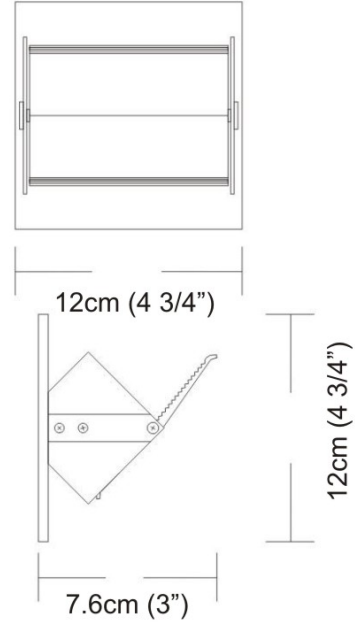

Date: _____ Project: _____

Fixture Type: _____ Specifier/Rep: _____

Certified by  North American Standards

Exact Measurements: Metric

Fixture Finish:	Brushed Aluminum
Lamp Type:	T4 Halogen
Lamp Base:	G9
Lamp Voltage:	120Vac
Number Of Lamps:	1
Max Wattage Per Lamp:	60W
Length:	10.2 cm / 4"
Height:	7.6cm / 3"
Extension:	7.6cm / 3"
Weight:	1.8 lbs / 0.82 kg

Additional Details

Available Sizes and / or Lamping

Loft - Wall [D9-3006] -- 30.5cm / 12" x 7.6cm / 3" - 2x60W - T4 Halogen - Brushed Aluminum

Coordinating Series

- Loft - Wall
- Loft - Suspension
- Loft - Portable