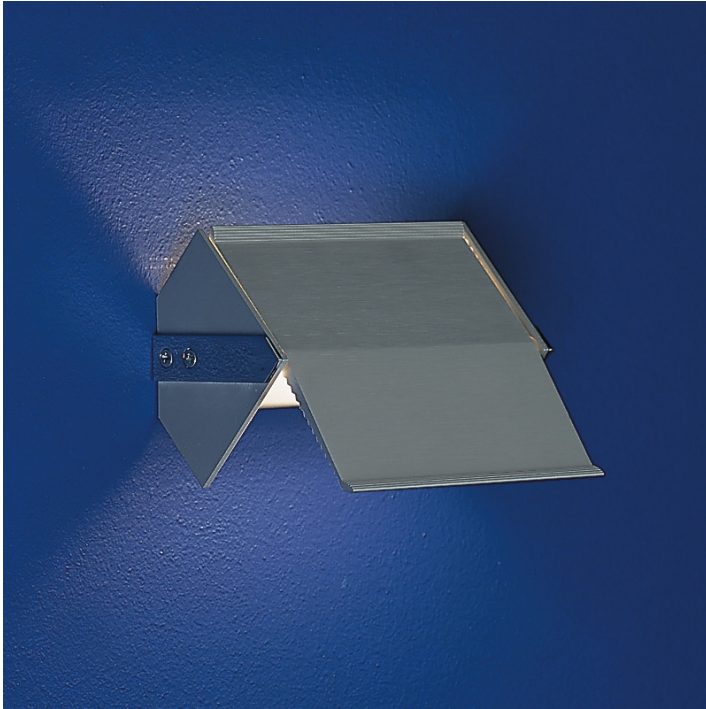

Date: _____ Project: _____

Fixture Type: _____ Specifier/Rep: _____

Certified by  North American Standards

Exact Measurements: Metric

Fixture Finish:	Brushed Aluminum
Lamp Type:	T4 Halogen
Lamp Base:	G9
Lamp Voltage:	120Vac
Number Of Lamps:	1
Max Wattage Per Lamp:	60W
Length:	10.2 cm / 4"
Height:	7.6cm / 3"
Extension:	7.6cm / 3"
Weight:	1.8 lbs / 0.82 kg

Additional Details

Available Sizes and / or Lamping

Loft - Wall [D9-3006] -- 30.5cm / 12" x 7.6cm / 3" - 2x60W - T4 Halogen - Brushed Aluminum

Coordinating Series

- Loft - Wall
- Loft - Suspension
- Loft - Portable