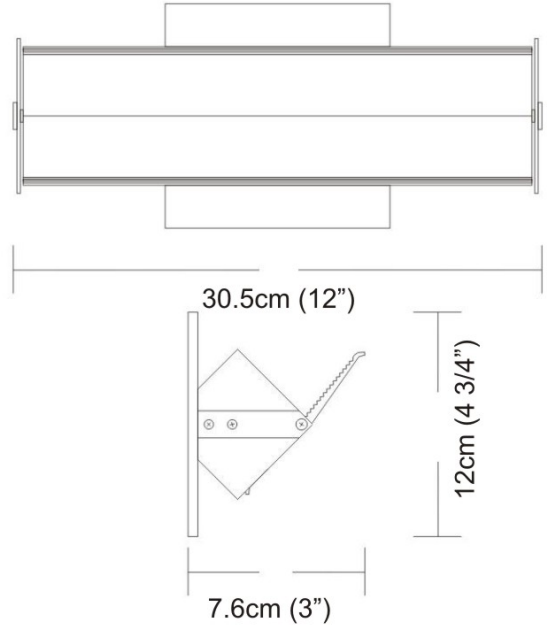

Date: \_\_\_\_\_ Project: \_\_\_\_\_

Fixture Type: \_\_\_\_\_ Specifier/Rep: \_\_\_\_\_

Certified by  North American Standards

Exact Measurements: Metric

<b>Fixture Finish:</b>	Brushed Aluminum
<b>Lamp Type:</b>	T4 Halogen
<b>Lamp Base:</b>	G9
<b>Lamp Voltage:</b>	120Vac
<b>Number Of Lamps:</b>	2
<b>Max Wattage Per Lamp:</b>	60W
<b>Total Wattage:</b>	150W
<b>Length:</b>	30.5cm / 12"
<b>Height:</b>	7.6cm / 3"
<b>Extension:</b>	7.6cm / 3"
<b>Weight:</b>	2.7 lbs / 1.23 kg

**Additional Details**

**Available Sizes and / or Lamping**

Loft - Wall [D9-3005] -- 10.8cm / 4 1/4" x 7.6cm / 3" - 1x60W - T4 Halogen - Brushed Aluminum

**Coordinating Series**

- Loft - Wall
- Loft - Suspension
- Loft - Portable