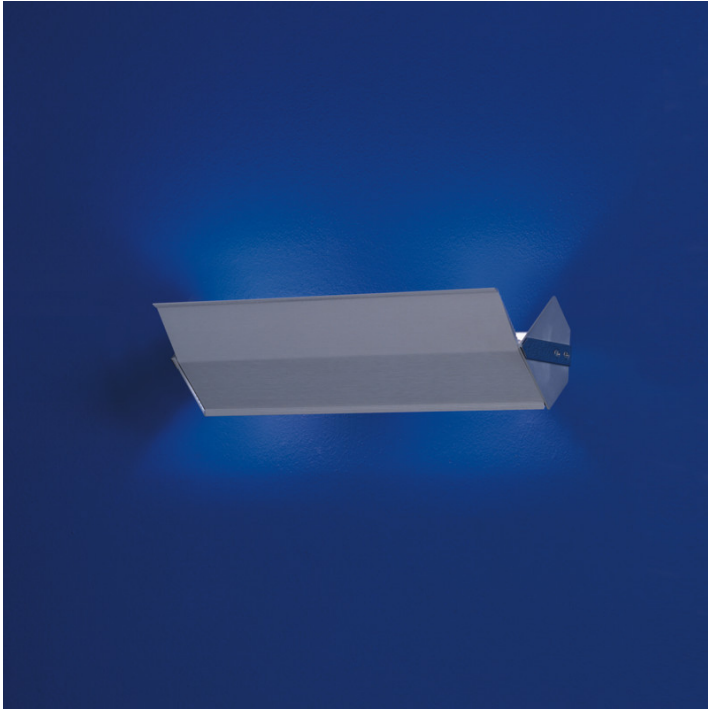

Date: \_\_\_\_\_ Project: \_\_\_\_\_

Fixture Type: \_\_\_\_\_ Specifier/Rep: \_\_\_\_\_

Certified by  North American Standards

Exact Measurements: Metric

<b>Fixture Finish:</b>	Brushed Aluminum
<b>Lamp Type:</b>	T4 Halogen
<b>Lamp Base:</b>	G9
<b>Lamp Voltage:</b>	120Vac
<b>Number Of Lamps:</b>	2
<b>Max Wattage Per Lamp:</b>	60W
<b>Total Wattage:</b>	150W
<b>Length:</b>	30.5cm / 12"
<b>Height:</b>	7.6cm / 3"
<b>Extension:</b>	7.6cm / 3"
<b>Weight:</b>	2.7 lbs / 1.23 kg

**Additional Details**

**Available Sizes and / or Lamping**

Loft - Wall [D9-3005] -- 10.8cm / 4 1/4" x 7.6cm / 3" - 1x60W - T4 Halogen - Brushed Aluminum

**Coordinating Series**

- Loft - Wall
- Loft - Suspension
- Loft - Portable