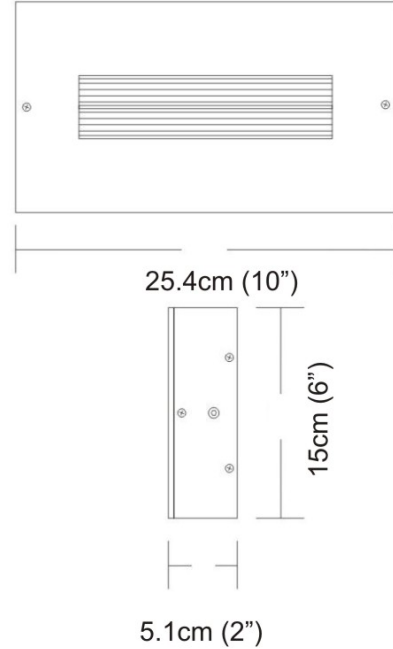

Date: _____ **Project:** _____

Fixture Type: _____ **Specifier/Rep:** _____

 Certified by  North American Standards

Exact Measurements: Metric

Quick Ship:	Yes
Fixture Finish:	Brushed Aluminum
Lamp Type:	T3Q (119mm) Halogen
Lamp Base:	RSC (double ended)
Lamp Voltage:	120Vac
Number Of Lamps:	2
Max Wattage Per Lamp:	100W
Total Wattage:	200W
Width:	15cm / 6"
Length:	25.4cm / 10"
Height:	15cm / 6"
Extension:	5cm / 2"
Weight:	2.7 lbs / 1.23 kg

Additional Details
Ships within 2-5 business days.
Available Sizes and / or Lamping

- Finestra - Wall [D9-3014] -- 61cm / 24" x 5cm / 2" - 2x24W - T5 Fluorescent - Brushed Aluminum
- Finestra - Wall [D9-3016] -- 121.9 cm / 48" x 5cm / 2" - 2x54W - T5 Fluorescent - Brushed Aluminum
- Finestra - Wall [D9-3018] -- 15cm / 6" x 15cm / 6" - 2x75W - T3Q/3 (79mm) Halogen - Brushed Aluminum
- Finestra - Wall [D9-3154] -- 62cm / 24 7/16" - 2x24W - T5 Fluorescent - White
- Finestra - Wall [D9-3155] -- 92cm / 36 1/4" - 2x39W - T5 Fluorescent - White
- Finestra - Wall [D9-3156] -- 122cm / 48 1/16" - 2x54W - T5 Fluorescent - White

Coordinating Series

Finestra - Wall

Finestra - Wall
Model No: **D9-3019**

Date: _____ **Project:** _____

Fixture Type: _____ **Specifier/Rep:** _____

Finestra - Suspension