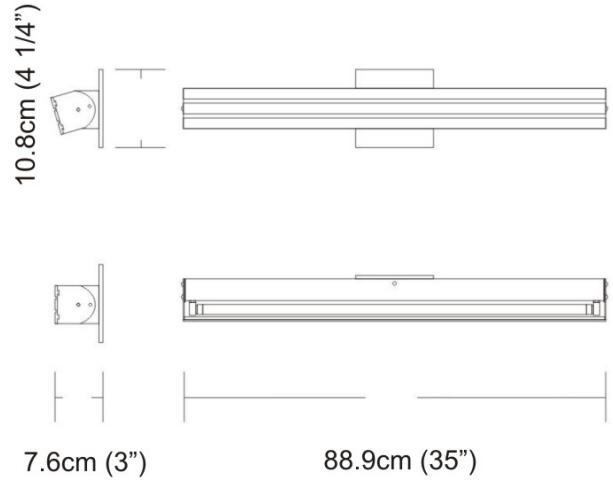

Date: _____ **Project:** _____

Fixture Type: _____ **Specifier/Rep:** _____

 Certified by  North American Standards

Exact Measurements: Metric

Fixture Finish:	Brushed Aluminum
Lamp Type:	T5 Fluorescent
Lamp Base:	G5 Bi-pin
Lamp Voltage:	120Vac
Number Of Lamps:	1
Max Wattage Per Lamp:	39W
Length:	88.9 cm / 35"
Height:	6.4 cm / 2 1/2"
Extension:	10.2 cm / 4"
Weight:	6.3 lbs / 2.86 kg

Additional Details
Available Sizes and / or Lamping

- Paral.Lel - Wall [D9-3022] -- 11.4cm / 4 1/2" x 8.9cm / 3 1/2" - 1x60W - T4 Halogen - Brushed Aluminum
- Paral.Lel - Wall [D9-3023] -- 22.9 cm / 9" x 8.9cm / 3 1/2" - 2x60W - T4 Halogen - Brushed Aluminum
- Paral.Lel - Wall [D9-3024] -- 33cm / 13" x 8.9cm / 3 1/2" - 3x60W - T4 Halogen - Brushed Aluminum
- Paral.Lel - Wall [D9-3024F113] -- 33cm / 13" x 8.9cm / 3 1/2" - 1x13W - T4 Fluorescent - Brushed Aluminum
- Paral.Lel - Wall [D9-3024F118] -- 33cm / 13" x 8.9cm / 3 1/2" - 1x18W - T4 Fluorescent - Brushed Aluminum
- Paral.Lel - Wall [D9-3024F126] -- 33cm / 13" x 8.9cm / 3 1/2" - 1x26W - T4 Fluorescent - Brushed Aluminum
- Paral.Lel - Wall [D9-3025] -- 11.4cm / 4 1/2" - 1x60W - T4 Halogen - Brushed Aluminum
- Paral.Lel - Wall [D9-3026] -- 22.9 cm / 9" x 8.9cm / 3 1/2" - 2x60W - T4 Halogen - Brushed Aluminum

Coordinating Series

- Paral.Lel - Wall
- Paral.Lel - Suspension

Paral.Lel - Wall
Model No: **D9-3021**

Date: _____ Project: _____
Fixture Type: _____ Specifier/Rep: _____
