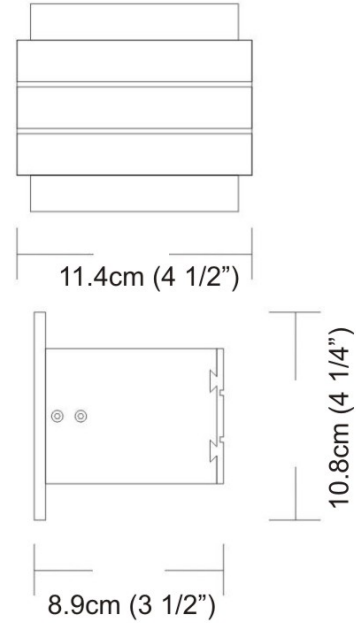

Date: _____ **Project:** _____

Fixture Type: _____ **Specifier/Rep:** _____

 Certified by  North American Standards

Exact Measurements: Metric

		Additional Details
Fixture Finish:	Brushed Aluminum	
Lamp Type:	T4 Halogen	
Lamp Base:	G9	
Lamp Voltage:	120Vac	
Number Of Lamps:	1	
Max Wattage Per Lamp:	60W	
Length:	11.4cm / 4 1/2"	
Height:	7.6cm / 3"	
Extension:	8.9cm / 3 1/2"	
Weight:	1.8 lbs / 0.82 kg	

Available Sizes and / or Lamping

- Paral.Lel - Wall [D9-3021] -- 88.9 cm / 35" x 10.2 cm / 4" - 1x39W - T5 Fluorescent - Brushed Aluminum
- Paral.Lel - Wall [D9-3023] -- 22.9 cm / 9" x 8.9cm / 3 1/2" - 2x60W - T4 Halogen - Brushed Aluminum
- Paral.Lel - Wall [D9-3024] -- 33cm / 13" x 8.9cm / 3 1/2" - 3x60W - T4 Halogen - Brushed Aluminum
- Paral.Lel - Wall [D9-3024F113] -- 33cm / 13" x 8.9cm / 3 1/2" - 1x13W - T4 Fluorescent - Brushed Aluminum
- Paral.Lel - Wall [D9-3024F118] -- 33cm / 13" x 8.9cm / 3 1/2" - 1x18W - T4 Fluorescent - Brushed Aluminum
- Paral.Lel - Wall [D9-3024F126] -- 33cm / 13" x 8.9cm / 3 1/2" - 1x26W - T4 Fluorescent - Brushed Aluminum
- Paral.Lel - Wall [D9-3025] -- 11.4cm / 4 1/2" - 1x60W - T4 Halogen - Brushed Aluminum
- Paral.Lel - Wall [D9-3026] -- 22.9 cm / 9" x 8.9cm / 3 1/2" - 2x60W - T4 Halogen - Brushed Aluminum

Coordinating Series

- Paral.Lel - Wall
- Paral.Lel - Suspension

Paral.Lel - Wall
Model No: **D9-3022**

Date: _____ Project: _____
Fixture Type: _____ Specifier/Rep: _____
